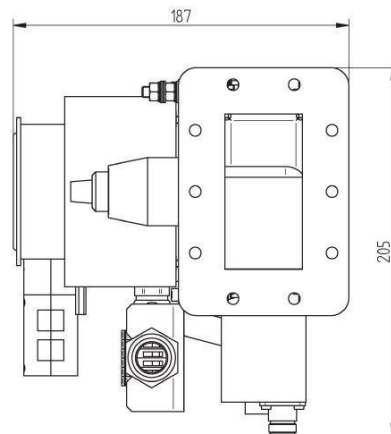

# MAGNETRON-HEAD - MH2000F-252BV

**Category:** Microwave generators

Outline Dimensions (mm(inch))

## BILDERGALERIE

Outline Dimensions (mm(inch))

## ADDITIONAL INFORMATION

<b>Typ</b>	Magnetron Head
<b>Frequency [MHz]</b>	2450
<b>Output Power CW [W]</b>	2000
<b>Line connection</b>	1 v 2 ~ (L / N v L2 / PE)
<b>Mains voltage control circuit [V]</b>	24
<b>Line Frequency [Hz]</b>	DC
<b>Cooling</b>	water
<b>Pulse output power max [W]</b>	-
<b>Front-Panel (HMI)</b>	-
<b>Width [mm (inch)]</b>	205 (8,07)
<b>Height [mm (inch)]</b>	187 (7,36)
<b>Depth [mm (inch)]</b>	490 (19,29)
<b>Protection Class</b>	IP00
<b>Output Connection Type</b>	WR340 / R26
<b>Output Connection</b>	Waveguide
<b>Isolator</b>	yes