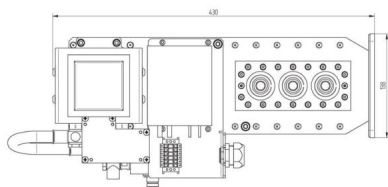

# MAGNETRON-HEAD - MH2000F-252BV

**Category:** Microwave generators

Outline Dimensions (mm(inch))

## BILDERGALERIE

Outline Dimensions (mm(inch))

## ADDITIONAL INFORMATION

<b>Typ</b>	Magnetron Head
<b>Frequency [MHz]</b>	2450
<b>Output Power CW [W]</b>	2000
<b>Line connection</b>	1 v 2 ~ (L / N v L2 / PE)
<b>Mains voltage control circuit [V]</b>	24
<b>Line Frequency [Hz]</b>	DC
<b>Cooling</b>	water
<b>Pulse output power max [W]</b>	-
<b>Front-Panel (HMI)</b>	-
<b>Width [mm (inch)]</b>	205 (8,07)
<b>Height [mm (inch)]</b>	187 (7,36)
<b>Depth [mm (inch)]</b>	490 (19,29)
<b>Protection Class</b>	IP00
<b>Output Connection Type</b>	WR340 / R26
<b>Output Connection</b>	Waveguide
<b>Isolator</b>	yes