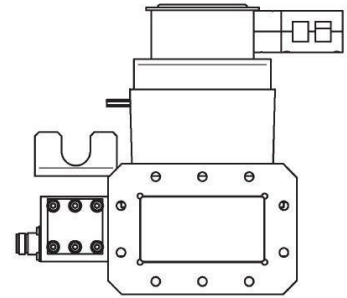

MAGNETRON-HEAD - MH3000F-214CM

Category: Microwave generators

Outline Dimensions (mm(inch))

BILDERGALERIE

Outline Dimensions (mm(inch))

Outline Dimensions (mm(inch))

ADDITIONAL INFORMATION

Typ	Magnetron Head
Frequency [MHz]	2450
Output Power CW [W]	3000
Line connection	1~ (L / N / PE)
Mains voltage control circuit [V]	24
Line Frequency [Hz]	DC
Cooling	water
Pulse output power max [W]	-
Front-Panel (HMI)	-
Width [mm (inch)]	239 (9,41)
Height [mm (inch)]	211 (8,31)
Depth [mm (inch)]	430 (16,93)
Protection Class	IP00
Output Connection Type	WR340 / R26
Output Connection	Waveguide
Isolator	yes