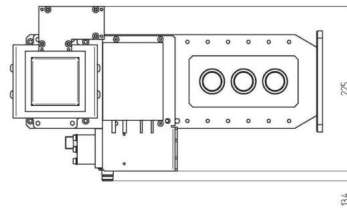

MAGNETRON-HEAD - MH3000F-214CM

Category: Microwave generators

Outline Dimensions (mm(inch))

BILDERGALERIE

Outline Dimensions (mm(inch))

Outline Dimensions (mm(inch))

ADDITIONAL INFORMATION

Typ	Magnetron Head
Frequency [MHz]	2450
Output Power CW [W]	3000
Line connection	1~ (L / N / PE)
Mains voltage control circuit [V]	24
Line Frequency [Hz]	DC
Cooling	water
Pulse output power max [W]	-
Front-Panel (HMI)	-
Width [mm (inch)]	239 (9,41)
Height [mm (inch)]	211 (8,31)
Depth [mm (inch)]	430 (16,93)
Protection Class	IP00
Output Connection Type	WR340 / R26
Output Connection	Waveguide
Isolator	yes