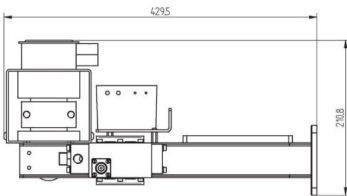

MAGNETRON-HEAD - MH3000F-214CM

Category: Microwave generators

Outline Dimensions (mm(inch))

BILDERGALERIE

Outline Dimensions (mm(inch))

Outline Dimensions (mm(inch))

ADDITIONAL INFORMATION

Typ	Magnetron Head
Frequency [MHz]	2450
Output Power CW [W]	3000
Line connection	1~ (L / N / PE)
Mains voltage control circuit [V]	24
Line Frequency [Hz]	DC
Cooling	water
Pulse output power max [W]	-
Front-Panel (HMI)	-
Width [mm (inch)]	239 (9,41)
Height [mm (inch)]	211 (8,31)
Depth [mm (inch)]	430 (16,93)
Protection Class	IP00
Output Connection Type	WR340 / R26
Output Connection	Waveguide
Isolator	yes