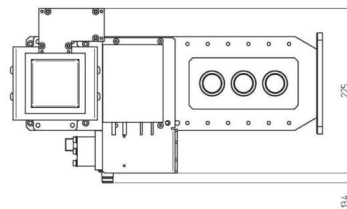

# MAGNETRON-HEAD - MH3000F-214CM

**Category:** Microwave generators

Outline Dimensions (mm(inch))

## BILDERGALERIE

Outline Dimensions (mm(inch))

Outline Dimensions (mm(inch))

## ADDITIONAL INFORMATION

<b>Typ</b>	Magnetron Head
<b>Frequency [MHz]</b>	2450
<b>Output Power CW [W]</b>	3000
<b>Line connection</b>	1~ (L / N / PE)
<b>Mains voltage control circuit [V]</b>	24
<b>Line Frequency [Hz]</b>	DC
<b>Cooling</b>	water
<b>Pulse output power max [W]</b>	-
<b>Front-Panel (HMI)</b>	-
<b>Width [mm (inch)]</b>	239 (9,41)
<b>Height [mm (inch)]</b>	211 (8,31)
<b>Depth [mm (inch)]</b>	430 (16,93)
<b>Protection Class</b>	IP00
<b>Output Connection Type</b>	WR340 / R26
<b>Output Connection</b>	Waveguide
<b>Isolator</b>	yes