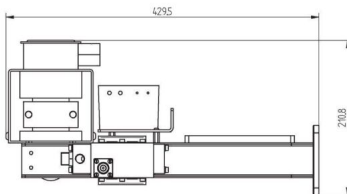

# MAGNETRON-HEAD - MH3000F-214CM

**Category:** Microwave generators

Outline Dimensions (mm(inch))

## BILDERGALERIE

Outline Dimensions (mm(inch))

Outline Dimensions (mm(inch))

## ADDITIONAL INFORMATION

<b>Typ</b>	Magnetron Head
<b>Frequency [MHz]</b>	2450
<b>Output Power CW [W]</b>	3000
<b>Line connection</b>	1~ (L / N / PE)
<b>Mains voltage control circuit [V]</b>	24
<b>Line Frequency [Hz]</b>	DC
<b>Cooling</b>	water
<b>Pulse output power max [W]</b>	-
<b>Front-Panel (HMI)</b>	-
<b>Width [mm (inch)]</b>	239 (9,41)
<b>Height [mm (inch)]</b>	211 (8,31)
<b>Depth [mm (inch)]</b>	430 (16,93)
<b>Protection Class</b>	IP00
<b>Output Connection Type</b>	WR340 / R26
<b>Output Connection</b>	Waveguide
<b>Isolator</b>	yes