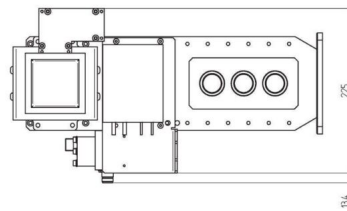

MAGNETRON-HEAD - MH3000F-214CM

Category: Microwave generators

Outline Dimensions (mm(inch))

BILDERGALERIE

Outline Dimensions (mm(inch))

Outline Dimensions (mm(inch))

ADDITIONAL INFORMATION

Typ	Magnetron Head
Frequency [MHz]	2450
Output Power CW [W]	3000
Line connection	1~ (L / N / PE)
Mains voltage control circuit [V]	24
Line Frequency [Hz]	DC
Cooling	water
Pulse output power max [W]	-
Front-Panel (HMI)	-
Width [mm (inch)]	239 (9,41)
Height [mm (inch)]	211 (8,31)
Depth [mm (inch)]	430 (16,93)
Protection Class	IP00
Output Connection Type	WR340 / R26
Output Connection	Waveguide
Isolator	yes