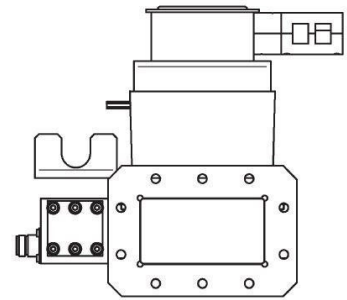

MAGNETRON-HEAD - MH3000F-214CM

Category: Microwave generators

Outline Dimensions (mm(inch))

BILDERGALERIE

Outline Dimensions (mm(inch))

Outline Dimensions (mm(inch))

ADDITIONAL INFORMATION

Typ	Magnetron Head
Frequency [MHz]	2450
Output Power CW [W]	3000
Line connection	1~ (L / N / PE)
Mains voltage control circuit [V]	24
Line Frequency [Hz]	DC
Cooling	water
Pulse output power max [W]	-
Front-Panel (HMI)	-
Width [mm (inch)]	239 (9,41)
Height [mm (inch)]	211 (8,31)
Depth [mm (inch)]	430 (16,93)
Protection Class	IP00
Output Connection Type	WR340 / R26
Output Connection	Waveguide
Isolator	yes