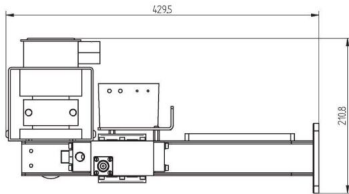

MAGNETRON-HEAD - MH3000F-214CM

Category: Microwave generators

Outline Dimensions (mm(inch))

BILDERGALERIE

Outline Dimensions (mm(inch))

Outline Dimensions (mm(inch))

ADDITIONAL INFORMATION

Typ	Magnetron Head
Frequency [MHz]	2450
Output Power CW [W]	3000
Line connection	1~ (L / N / PE)
Mains voltage control circuit [V]	24
Line Frequency [Hz]	DC
Cooling	water
Pulse output power max [W]	-
Front-Panel (HMI)	-
Width [mm (inch)]	239 (9,41)
Height [mm (inch)]	211 (8,31)
Depth [mm (inch)]	430 (16,93)
Protection Class	IP00
Output Connection Type	WR340 / R26
Output Connection	Waveguide
Isolator	yes