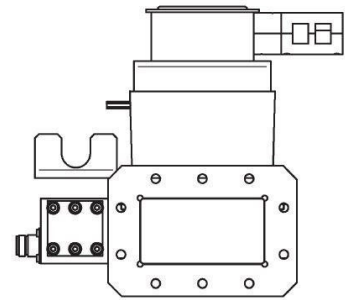

# MAGNETRON-HEAD - MH3000F-214CM

**Category:** Microwave generators

Outline Dimensions (mm(inch))

## BILDERGALERIE

Outline Dimensions (mm(inch))

Outline Dimensions (mm(inch))

## ADDITIONAL INFORMATION

<b>Typ</b>	Magnetron Head
<b>Frequency [MHz]</b>	2450
<b>Output Power CW [W]</b>	3000
<b>Line connection</b>	1~ (L / N / PE)
<b>Mains voltage control circuit [V]</b>	24
<b>Line Frequency [Hz]</b>	DC
<b>Cooling</b>	water
<b>Pulse output power max [W]</b>	-
<b>Front-Panel (HMI)</b>	-
<b>Width [mm (inch)]</b>	239 (9,41)
<b>Height [mm (inch)]</b>	211 (8,31)
<b>Depth [mm (inch)]</b>	430 (16,93)
<b>Protection Class</b>	IP00
<b>Output Connection Type</b>	WR340 / R26
<b>Output Connection</b>	Waveguide
<b>Isolator</b>	yes