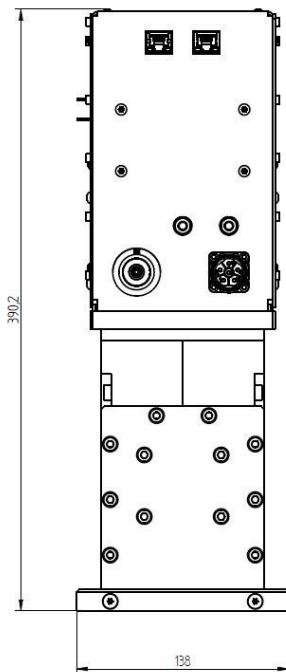

# MAGNETRON-HEAD - MH3000S-250BF

**Category:** Microwave generators

## BILDERGALERIE

Outline Dimensions (mm(inch))

Outline Dimensions (mm(inch))

## ADDITIONAL INFORMATION

<b>Typ</b>	Magnetron Head
<b>Frequency [MHz]</b>	2450
<b>Output Power CW [W]</b>	3000
<b>Line connection</b>	1~ (L / N / PE)
<b>Mains voltage control circuit [V]</b>	24
<b>Line Frequency [Hz]</b>	DC
<b>Cooling</b>	Air / Water, Air / Water
<b>Pulse output power max [W]</b>	6000
<b>Front-Panel (HMI)</b>	With Connectors
<b>Width [mm (inch)]</b>	138 (5,43)
<b>Height [mm (inch)]</b>	390 (15,35)
<b>Depth [mm (inch)]</b>	524 (20,63)
<b>Protection Class</b>	IP20
<b>Output Connection Type</b>	WR340 / R26
<b>Output Connection</b>	Waveguide
<b>Isolator</b>	yes