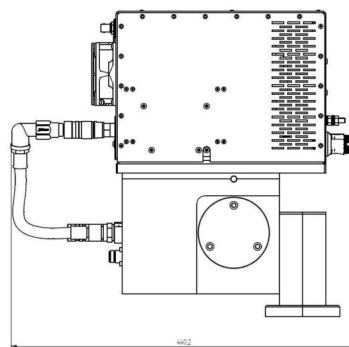

# MAGNETRON-HEAD - MH3000S-250BF

**Category:** Microwave generators

## BILDERGALERIE

Outline Dimensions (mm(inch))

Outline Dimensions (mm(inch))

## ADDITIONAL INFORMATION

<b>Typ</b>	Magnetron Head
<b>Frequency [MHz]</b>	2450
<b>Output Power CW [W]</b>	3000
<b>Line connection</b>	1~ (L / N / PE)
<b>Mains voltage control circuit [V]</b>	24
<b>Line Frequency [Hz]</b>	DC
<b>Cooling</b>	Air / Water, Air / Water
<b>Pulse output power max [W]</b>	6000
<b>Front-Panel (HMI)</b>	With Connectors
<b>Width [mm (inch)]</b>	138 (5,43)
<b>Height [mm (inch)]</b>	390 (15,35)
<b>Depth [mm (inch)]</b>	524 (20,63)
<b>Protection Class</b>	IP20
<b>Output Connection Type</b>	WR340 / R26
<b>Output Connection</b>	Waveguide
<b>Isolator</b>	yes