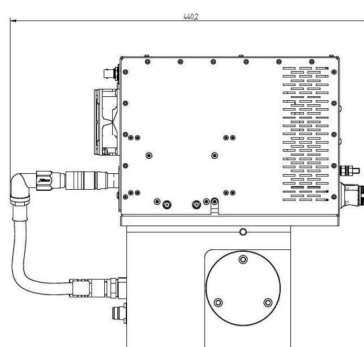

# MAGNETRON-HEAD - MH3000S-251BF

Category: Microwave generators

## BILDERGALERIE

Outline Dimensions (mm(inch))

Outline Dimensions (mm(inch))

## ADDITIONAL INFORMATION

<b>Typ</b>	Magnetron Head
<b>Frequency [MHz]</b>	2450
<b>Output Power CW [W]</b>	3000
<b>Line connection</b>	1~ (L / N / PE)
<b>Mains voltage control circuit [V]</b>	24
<b>Line Frequency [Hz]</b>	DC
<b>Cooling</b>	Air / Water, Air / Water
<b>Pulse output power max [W]</b>	6000
<b>Front-Panel (HMI)</b>	With Connectors
<b>Width [mm (inch)]</b>	126 (4,96)
<b>Height [mm (inch)]</b>	362 (14,25)
<b>Depth [mm (inch)]</b>	441 (17,36)
<b>Protection Class</b>	IP20
<b>Output Connection Type</b>	Koax 8 / 26
<b>Output Connection</b>	Coaxial conductor
<b>Isolator</b>	yes