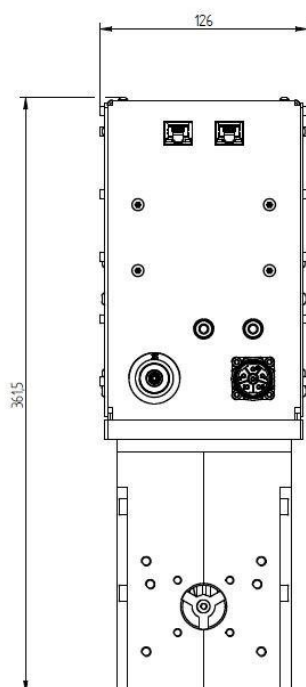

## BILDERGALERIE

Outline Dimensions (mm(inch))

Outline Dimensions (mm(inch))

## ADDITIONAL INFORMATION

<b>Typ</b>	Magnetron Head
<b>Frequency [MHz]</b>	2450
<b>Output Power CW [W]</b>	3000
<b>Line connection</b>	1~ (L / N / PE)
<b>Mains voltage control circuit [V]</b>	24
<b>Line Frequency [Hz]</b>	DC
<b>Cooling</b>	Air / Water, Air / Water
<b>Pulse output power max [W]</b>	6000
<b>Front-Panel (HMI)</b>	With Connectors
<b>Width [mm (inch)]</b>	126 (4,96)
<b>Height [mm (inch)]</b>	362 (14,25)
<b>Depth [mm (inch)]</b>	441 (17,36)
<b>Protection Class</b>	IP20
<b>Output Connection Type</b>	Koax 8 / 26
<b>Output Connection</b>	Coaxial conductor
<b>Isolator</b>	yes