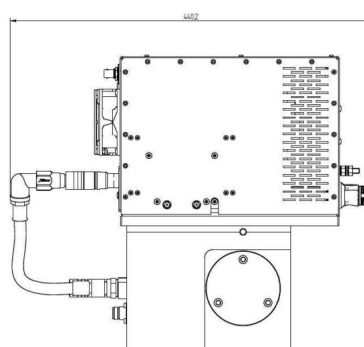

MAGNETRON-HEAD - MH3000S-251BF

Category: Microwave generators

BILDERGALERIE

Outline Dimensions (mm(inch))

Outline Dimensions (mm(inch))

ADDITIONAL INFORMATION

Typ	Magnetron Head
Frequency [MHz]	2450
Output Power CW [W]	3000
Line connection	1~ (L / N / PE)
Mains voltage control circuit [V]	24
Line Frequency [Hz]	DC
Cooling	Air / Water, Air / Water
Pulse output power max [W]	6000
Front-Panel (HMI)	With Connectors
Width [mm (inch)]	126 (4,96)
Height [mm (inch)]	362 (14,25)
Depth [mm (inch)]	441 (17,36)
Protection Class	IP20
Output Connection Type	Koax 8 / 26
Output Connection	Coaxial conductor
Isolator	yes