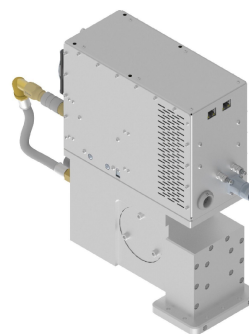

MAGNETRON-HEAD - MH3000S-251BF

Category: Microwave generators

BILDERGALERIE

Outline Dimensions (mm(inch))

Outline Dimensions (mm(inch))

ADDITIONAL INFORMATION

Typ	Magnetron Head
Frequency [MHz]	2450
Output Power CW [W]	3000
Line connection	1~ (L / N / PE)
Mains voltage control circuit [V]	24
Line Frequency [Hz]	DC
Cooling	Air / Water, Air / Water
Pulse output power max [W]	6000
Front-Panel (HMI)	With Connectors
Width [mm (inch)]	126 (4,96)
Height [mm (inch)]	362 (14,25)
Depth [mm (inch)]	441 (17,36)
Protection Class	IP20
Output Connection Type	Koax 8 / 26
Output Connection	Coaxial conductor
Isolator	yes