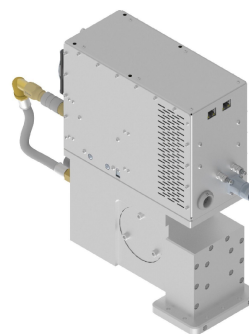

# MAGNETRON-HEAD - MH3000S-251BF

Category: Microwave generators

## ADDITIONAL INFORMATION

<b>Typ</b>	Magnetron Head
<b>Frequency [MHz]</b>	2450
<b>Output Power CW [W]</b>	3000
<b>Line connection</b>	1~ (L / N / PE)
<b>Mains voltage control circuit [V]</b>	24
<b>Line Frequency [Hz]</b>	DC
<b>Cooling</b>	Air / Water, Air / Water
<b>Pulse output power max [W]</b>	6000
<b>Front-Panel (HMI)</b>	With Connectors
<b>Width [mm (inch)]</b>	126 (4,96)
<b>Height [mm (inch)]</b>	362 (14,25)
<b>Depth [mm (inch)]</b>	441 (17,36)
<b>Protection Class</b>	IP20
<b>Output Connection Type</b>	Koax 8 / 26
<b>Output Connection</b>	Coaxial conductor
<b>Isolator</b>	yes