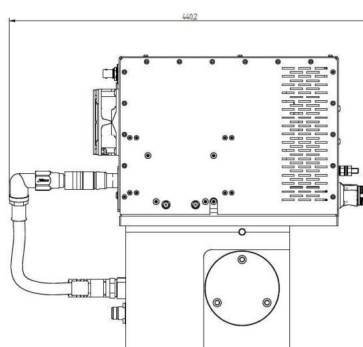

MAGNETRON-HEAD - MH3000S-251BF

Category: Microwave generators

BILDERGALERIE

Outline Dimensions (mm(inch))

Outline Dimensions (mm(inch))

ADDITIONAL INFORMATION

Typ	Magnetron Head
Frequency [MHz]	2450
Output Power CW [W]	3000
Line connection	1~ (L / N / PE)
Mains voltage control circuit [V]	24
Line Frequency [Hz]	DC
Cooling	Air / Water, Air / Water
Pulse output power max [W]	6000
Front-Panel (HMI)	With Connectors
Width [mm (inch)]	126 (4,96)
Height [mm (inch)]	362 (14,25)
Depth [mm (inch)]	441 (17,36)
Protection Class	IP20
Output Connection Type	Koax 8 / 26
Output Connection	Coaxial conductor
Isolator	yes