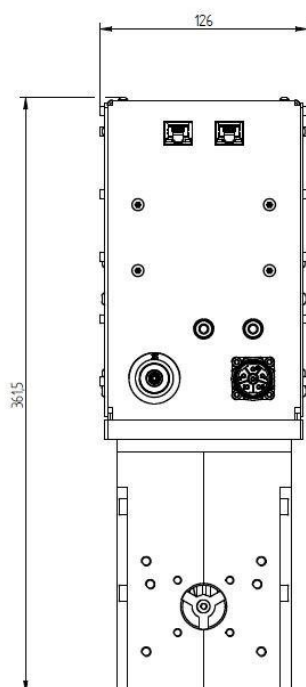

BILDERGALERIE

Outline Dimensions (mm(inch))