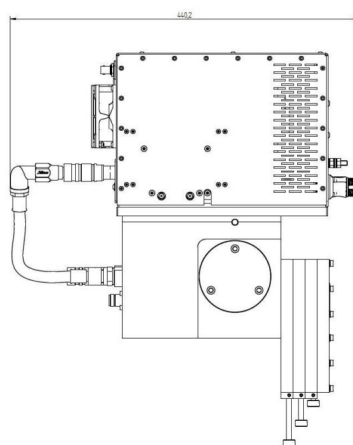

MAGNETRON-HEAD - MH3000S-252BF

Category: Microwave generators

BILDERGALERIE

Outline Dimensions (mm(inch))

Outline Dimensions (mm(inch))

ADDITIONAL INFORMATION

Typ	Magnetron Head
Frequency [MHz]	2450
Output Power CW [W]	3000
Line connection	1~ (L / N / PE)
Mains voltage control circuit [V]	24
Line Frequency [Hz]	DC
Cooling	Air / Water, Air / Water
Pulse output power max [W]	6000
Front-Panel (HMI)	With Connectors
Width [mm (inch)]	126 (4,96)
Height [mm (inch)]	498,2 (19,61)
Depth [mm (inch)]	395,6 (15,58)
Protection Class	IP20
Output Connection Type	Koax 8 / 26
Output Connection	Coaxial conductor
Isolator	yes