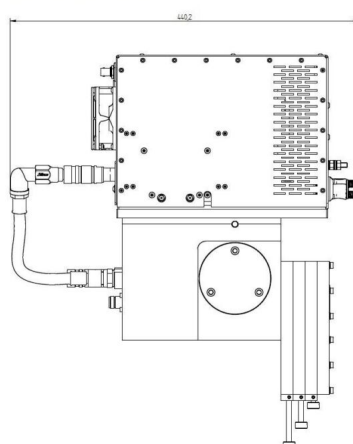

MAGNETRON-HEAD - MH3000S-252BF

Category: Microwave generators

BILDERGALERIE

Outline Dimensions (mm(inch))

Outline Dimensions (mm(inch))

ADDITIONAL INFORMATION

Typ	Magnetron Head
Frequency [MHz]	2450
Output Power CW [W]	3000
Line connection	1~ (L / N / PE)
Mains voltage control circuit [V]	24
Line Frequency [Hz]	DC
Cooling	Air / Water, Air / Water
Pulse output power max [W]	6000
Front-Panel (HMI)	With Connectors
Width [mm (inch)]	126 (4,96)
Height [mm (inch)]	498,2 (19,61)
Depth [mm (inch)]	395,6 (15,58)
Protection Class	IP20
Output Connection Type	Koax 8 / 26
Output Connection	Coaxial conductor
Isolator	yes