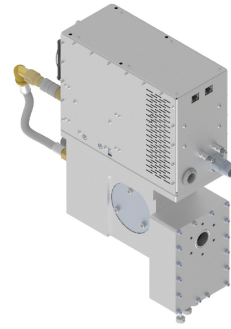

MAGNETRON-HEAD - MH3000S-252BF

Category: Microwave generators

BILDERGALERIE

Outline Dimensions (mm(inch))

Outline Dimensions (mm(inch))

ADDITIONAL INFORMATION

Typ	Magnetron Head
Frequency [MHz]	2450
Output Power CW [W]	3000
Line connection	1~ (L / N / PE)
Mains voltage control circuit [V]	24
Line Frequency [Hz]	DC
Cooling	Air / Water, Air / Water
Pulse output power max [W]	6000
Front-Panel (HMI)	With Connectors
Width [mm (inch)]	126 (4,96)
Height [mm (inch)]	498,2 (19,61)
Depth [mm (inch)]	395,6 (15,58)
Protection Class	IP20
Output Connection Type	Koax 8 / 26
Output Connection	Coaxial conductor
Isolator	yes