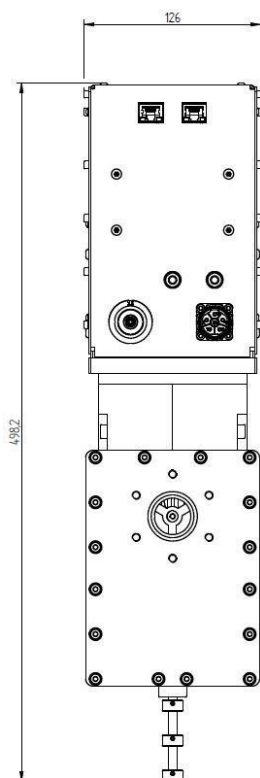

MAGNETRON-HEAD - MH3000S-252BF

Category: Microwave generators

BILDERGALERIE

Outline Dimensions (mm(inch))

Outline Dimensions (mm(inch))

ADDITIONAL INFORMATION

Typ	Magnetron Head
Frequency [MHz]	2450
Output Power CW [W]	3000
Line connection	1~ (L / N / PE)
Mains voltage control circuit [V]	24
Line Frequency [Hz]	DC
Cooling	Air / Water, Air / Water
Pulse output power max [W]	6000
Front-Panel (HMI)	With Connectors
Width [mm (inch)]	126 (4,96)
Height [mm (inch)]	498,2 (19,61)
Depth [mm (inch)]	395,6 (15,58)
Protection Class	IP20
Output Connection Type	Koax 8 / 26
Output Connection	Coaxial conductor
Isolator	yes