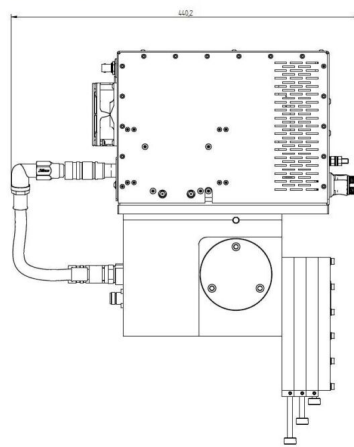

MAGNETRON-HEAD - MH3000S-252BF

Category: Microwave generators

BILDERGALERIE

Outline Dimensions (mm(inch))

Outline Dimensions (mm(inch))

ADDITIONAL INFORMATION

Typ	Magnetron Head
Frequency [MHz]	2450
Output Power CW [W]	3000
Line connection	1~ (L / N / PE)
Mains voltage control circuit [V]	24
Line Frequency [Hz]	DC
Cooling	Air / Water, Air / Water
Pulse output power max [W]	6000
Front-Panel (HMI)	With Connectors
Width [mm (inch)]	126 (4,96)
Height [mm (inch)]	498,2 (19,61)
Depth [mm (inch)]	395,6 (15,58)
Protection Class	IP20
Output Connection Type	Koax 8 / 26
Output Connection	Coaxial conductor
Isolator	yes