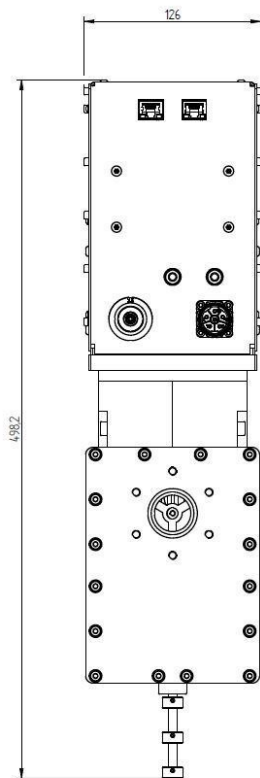

MAGNETRON-HEAD - MH3000S-252BF

Category: Microwave generators

BILDERGALERIE

Outline Dimensions (mm(inch))

Outline Dimensions (mm(inch))

ADDITIONAL INFORMATION

Typ	Magnetron Head
Frequency [MHz]	2450
Output Power CW [W]	3000
Line connection	1~ (L / N / PE)
Mains voltage control circuit [V]	24
Line Frequency [Hz]	DC
Cooling	Air / Water, Air / Water
Pulse output power max [W]	6000
Front-Panel (HMI)	With Connectors
Width [mm (inch)]	126 (4,96)
Height [mm (inch)]	498,2 (19,61)
Depth [mm (inch)]	395,6 (15,58)
Protection Class	IP20
Output Connection Type	Koax 8 / 26
Output Connection	Coaxial conductor
Isolator	yes