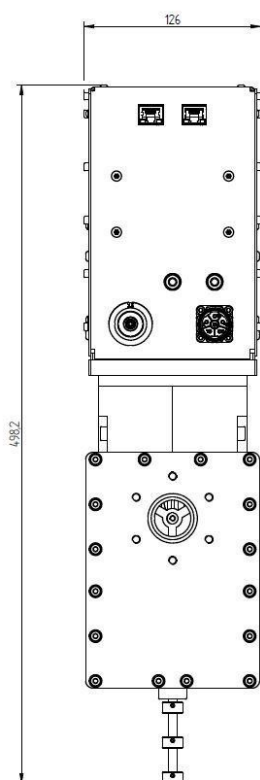

MAGNETRON-HEAD - MH3000S-252BF

Category: Microwave generators

BILDERGALERIE

Outline Dimensions (mm(inch))

Outline Dimensions (mm(inch))

ADDITIONAL INFORMATION

Typ	Magnetron Head
Frequency [MHz]	2450
Output Power CW [W]	3000
Line connection	1~ (L / N / PE)
Mains voltage control circuit [V]	24
Line Frequency [Hz]	DC
Cooling	Air / Water, Air / Water
Pulse output power max [W]	6000
Front-Panel (HMI)	With Connectors
Width [mm (inch)]	126 (4,96)
Height [mm (inch)]	498,2 (19,61)
Depth [mm (inch)]	395,6 (15,58)
Protection Class	IP20
Output Connection Type	Koax 8 / 26
Output Connection	Coaxial conductor
Isolator	yes