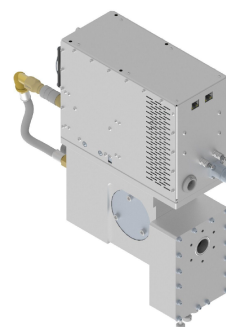

MAGNETRON-HEAD - MH3000S-252BF

Category: Microwave generators

BILDERGALERIE

Outline Dimensions (mm(inch))

Outline Dimensions (mm(inch))

ADDITIONAL INFORMATION

Typ	Magnetron Head
Frequency [MHz]	2450
Output Power CW [W]	3000
Line connection	1~ (L / N / PE)
Mains voltage control circuit [V]	24
Line Frequency [Hz]	DC
Cooling	Air / Water, Air / Water
Pulse output power max [W]	6000
Front-Panel (HMI)	With Connectors
Width [mm (inch)]	126 (4,96)
Height [mm (inch)]	498,2 (19,61)
Depth [mm (inch)]	395,6 (15,58)
Protection Class	IP20
Output Connection Type	Koax 8 / 26
Output Connection	Coaxial conductor
Isolator	yes