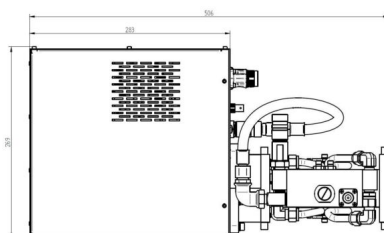

## ADDITIONAL INFORMATION

<b>Typ</b>	Magnetron Head
<b>Frequency [MHz]</b>	2450
<b>Output Power CW [W]</b>	6000
<b>Line connection</b>	1 v 2 ~ (L / N v L2 / PE)
<b>Mains voltage control circuit [V]</b>	-
<b>Line Frequency [Hz]</b>	-
<b>Cooling</b>	Air / Water, Air / Water
<b>Pulse output power max [W]</b>	10000
<b>Front-Panel (HMI)</b>	With Connectors
<b>Width [mm (inch)]</b>	329 (12,95)
<b>Height [mm (inch)]</b>	269 (10,59)
<b>Depth [mm (inch)]</b>	506 (19,92)
<b>Protection Class</b>	IP20
<b>Output Connection Type</b>	WR340 / R26
<b>Output Connection</b>	Waveguide
<b>Isolator</b>	yes