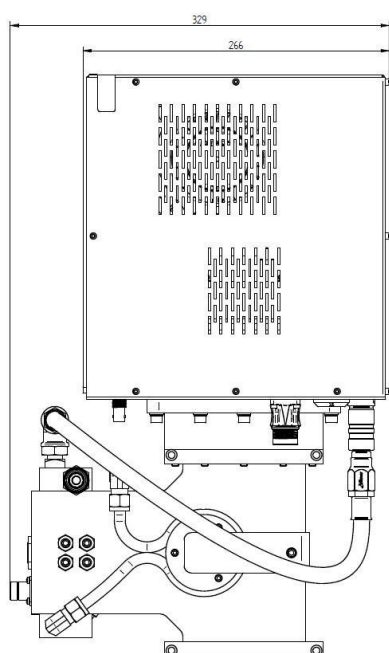

# MAGNETRON-HEAD - MH6000S-250BF

**Category:** Microwave generators

## ADDITIONAL INFORMATION

<b>Typ</b>	Magnetron Head
<b>Frequency [MHz]</b>	2450
<b>Output Power CW [W]</b>	6000
<b>Line connection</b>	1 v 2 ~ (L / N v L2 / PE)
<b>Mains voltage control circuit [V]</b>	-
<b>Line Frequency [Hz]</b>	-
<b>Cooling</b>	Air / Water, Air / Water
<b>Pulse output power max [W]</b>	10000
<b>Front-Panel (HMI)</b>	With Connectors
<b>Width [mm (inch)]</b>	329 (12,95)
<b>Height [mm (inch)]</b>	269 (10,59)
<b>Depth [mm (inch)]</b>	506 (19,92)
<b>Protection Class</b>	IP20
<b>Output Connection Type</b>	WR340 / R26
<b>Output Connection</b>	Waveguide
<b>Isolator</b>	yes