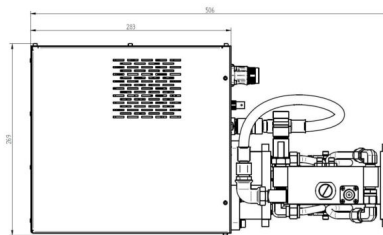

## ADDITIONAL INFORMATION

<b>Typ</b>	Magnetron Head
<b>Frequency [MHz]</b>	2450
<b>Output Power CW [W]</b>	6000
<b>Line connection</b>	1 v 2 ~ (L / N v L2 / PE)
<b>Mains voltage control circuit [V]</b>	-
<b>Line Frequency [Hz]</b>	-
<b>Cooling</b>	Air / Water, Air / Water
<b>Pulse output power max [W]</b>	10000
<b>Front-Panel (HMI)</b>	With Connectors
<b>Width [mm (inch)]</b>	329 (12,95)
<b>Height [mm (inch)]</b>	269 (10,59)
<b>Depth [mm (inch)]</b>	506 (19,92)
<b>Protection Class</b>	IP20
<b>Output Connection Type</b>	WR340 / R26
<b>Output Connection</b>	Waveguide
<b>Isolator</b>	yes