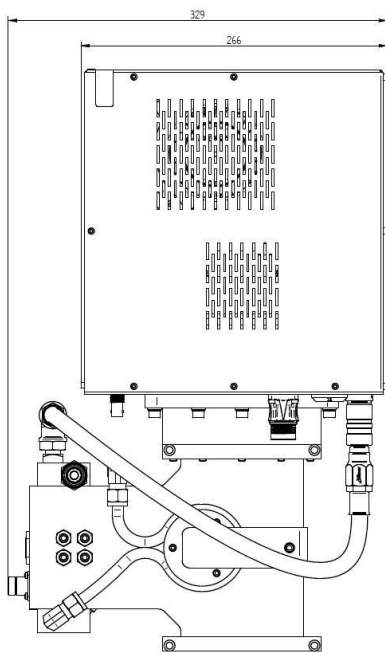

## ADDITIONAL INFORMATION

<b>Typ</b>	Magnetron Head
<b>Frequency [MHz]</b>	2450
<b>Output Power CW [W]</b>	6000
<b>Line connection</b>	1 v 2 ~ (L / N v L2 / PE)
<b>Mains voltage control circuit [V]</b>	-
<b>Line Frequency [Hz]</b>	-
<b>Cooling</b>	Air / Water, Air / Water
<b>Pulse output power max [W]</b>	10000
<b>Front-Panel (HMI)</b>	With Connectors
<b>Width [mm (inch)]</b>	329 (12,95)
<b>Height [mm (inch)]</b>	269 (10,59)
<b>Depth [mm (inch)]</b>	506 (19,92)
<b>Protection Class</b>	IP20
<b>Output Connection Type</b>	WR340 / R26
<b>Output Connection</b>	Waveguide
<b>Isolator</b>	yes