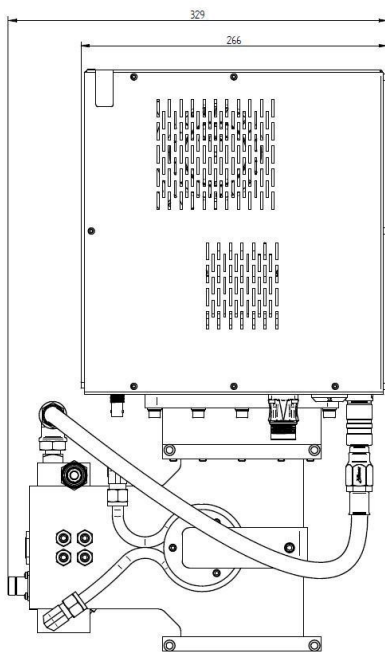

## ADDITIONAL INFORMATION

<b>Typ</b>	Magnetron Head
<b>Frequency [MHz]</b>	2450
<b>Output Power CW [W]</b>	6000
<b>Line connection</b>	1 v 2 ~ (L / N v L2 / PE)
<b>Mains voltage control circuit [V]</b>	-
<b>Line Frequency [Hz]</b>	-
<b>Cooling</b>	Air / Water, Air / Water
<b>Pulse output power max [W]</b>	-
<b>Front-Panel (HMI)</b>	With Connectors
<b>Width [mm (inch)]</b>	329 (12,95)
<b>Height [mm (inch)]</b>	269 (10,59)
<b>Depth [mm (inch)]</b>	506 (19,92)
<b>Protection Class</b>	IP20
<b>Output Connection Type</b>	WR340 / R26
<b>Output Connection</b>	Waveguide
<b>Isolator</b>	yes