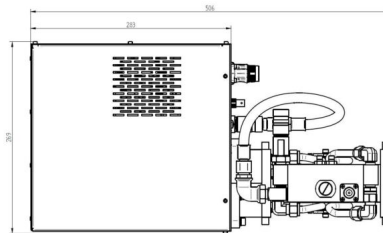

## ADDITIONAL INFORMATION

<b>Typ</b>	Magnetron Head
<b>Frequency [MHz]</b>	2450
<b>Output Power CW [W]</b>	6000
<b>Line connection</b>	1 v 2 ~ (L / N v L2 / PE)
<b>Mains voltage control circuit [V]</b>	-
<b>Line Frequency [Hz]</b>	-
<b>Cooling</b>	Air / Water, Air / Water
<b>Pulse output power max [W]</b>	-
<b>Front-Panel (HMI)</b>	With Connectors
<b>Width [mm (inch)]</b>	329 (12,95)
<b>Height [mm (inch)]</b>	269 (10,59)
<b>Depth [mm (inch)]</b>	506 (19,92)
<b>Protection Class</b>	IP20
<b>Output Connection Type</b>	WR340 / R26
<b>Output Connection</b>	Waveguide
<b>Isolator</b>	yes