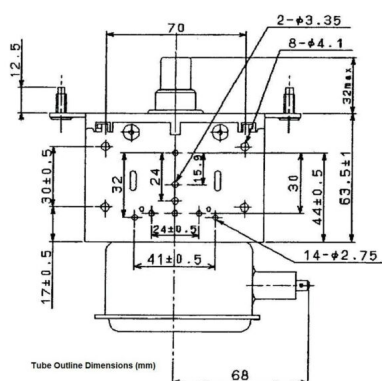

## ADDITIONAL INFORMATION

<b>Typ</b>	Magnetron
<b>OEM Item Number</b>	MB1461A-130AB
<b>Output Power CW [W]</b>	1450
<b>Frequency [MHz]</b>	2450
<b>ISM Band</b>	S-Band
<b>Cooling</b>	air-cooled
<b>Orientation of HV and cooling connectors</b>	0°
<b>Fastening / Studs</b>	2x M5 Bolt (Studs)
<b>Orientation HV to fastening</b>	0°
<b>Magnet</b>	Packaged magnet
<b>Cooling Connector Type</b>	-
<b>Temperature sensor</b>	-