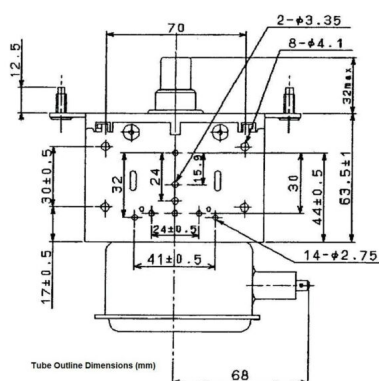

## ADDITIONAL INFORMATION

<b>Typ</b>	Magnetron
<b>OEM Item Number</b>	MB1461A-130AB
<b>Output Power CW [W]</b>	1450
<b>Frequency [MHz]</b>	2450
<b>ISM Band</b>	S-Band
<b>Cooling</b>	air-cooled
<b>Orientation of HV and cooling connectors</b>	0°
<b>Fastening / Studs</b>	2x M5 Bolt (Studs)
<b>Orientation HV to fastening</b>	0°
<b>Magnet</b>	Packaged magnet
<b>Cooling Connector Type</b>	-
<b>Temperature sensor</b>	-