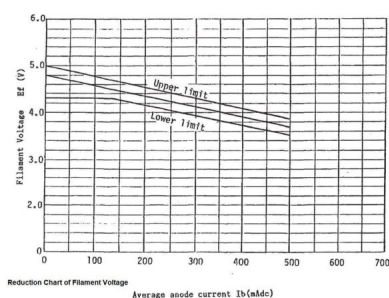

## ADDITIONAL INFORMATION

<b>Typ</b>	Magnetron
<b>OEM Item Number</b>	MB1461A-130AB
<b>Output Power CW [W]</b>	1450
<b>Frequency [MHz]</b>	2450
<b>ISM Band</b>	S-Band
<b>Cooling</b>	air-cooled
<b>Orientation of HV and cooling connectors</b>	0°
<b>Fastening / Studs</b>	2x M5 Bolt (Studs)
<b>Orientation HV to fastening</b>	0°
<b>Magnet</b>	Packaged magnet
<b>Cooling Connector Type</b>	-
<b>Temperature sensor</b>	-