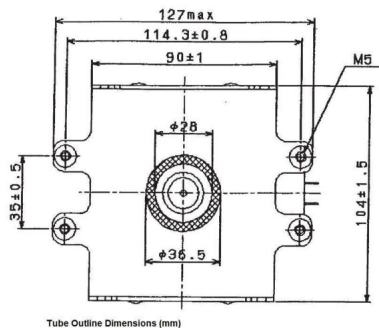

## ADDITIONAL INFORMATION

<b>Typ</b>	Magnetron
<b>OEM Item Number</b>	MB1461A-130AB
<b>Output Power CW [W]</b>	1450
<b>Frequency [MHz]</b>	2450
<b>ISM Band</b>	S-Band
<b>Cooling</b>	air-cooled
<b>Orientation of HV and cooling connectors</b>	0°
<b>Fastening / Studs</b>	2x M5 Bolt (Studs)
<b>Orientation HV to fastening</b>	0°
<b>Magnet</b>	Packaged magnet
<b>Cooling Connector Type</b>	-
<b>Temperature sensor</b>	-