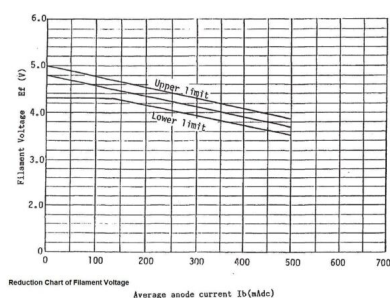

## ADDITIONAL INFORMATION

<b>Typ</b>	Magnetron
<b>OEM Item Number</b>	MB1461A-130AB
<b>Output Power CW [W]</b>	1450
<b>Frequency [MHz]</b>	2450
<b>ISM Band</b>	S-Band
<b>Cooling</b>	air-cooled
<b>Orientation of HV and cooling connectors</b>	0°
<b>Fastening / Studs</b>	2x M5 Bolt (Studs)
<b>Orientation HV to fastening</b>	0°
<b>Magnet</b>	Packaged magnet
<b>Cooling Connector Type</b>	-
<b>Temperature sensor</b>	-