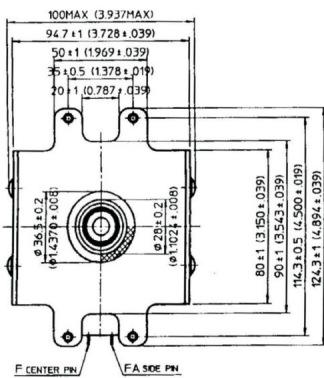

MAGNETRON - MB2422A-120CF

Category: Magnetrons

Tube Outline Dimensions (mm(inch))

BILDERGALERIE

Tube Outline Dimensions (mm(inch))

ADDITIONAL INFORMATION

| | |
|---|---------------------------------|
| Typ | Magnetron |
| OEM Item Number | MB2422A-120CF |
| Output Power CW [W] | 1250 |
| Frequency [MHz] | 2450 |
| ISM Band | S-Band |
| Cooling | water-cooled |
| Orientation of HV and cooling connectors | 180° |
| Fastening / Studs | 4 x Through-hole 5,8 (no studs) |
| Orientation HV to fastening | 0° |
| Magnet | Packaged magnet |
| Cooling Connector Type | Hose Nipple Ø11 mm |
| Temperature sensor | - |