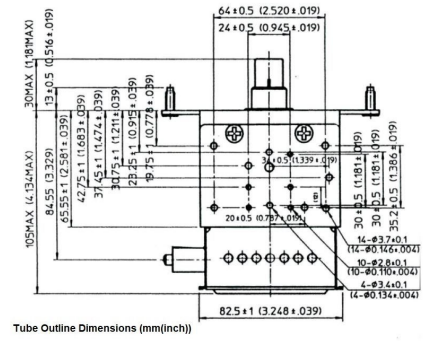

MAGNETRON - MB2422A-120CF

Category: Magnetrons

Tube Outline Dimensions (mm(inch))

BILDERGALERIE

Tube Outline Dimensions (mm(inch))

ADDITIONAL INFORMATION

Typ	Magnetron
OEM Item Number	MB2422A-120CF
Output Power CW [W]	1250
Frequency [MHz]	2450
ISM Band	S-Band
Cooling	water-cooled
Orientation of HV and cooling connectors	180°
Fastening / Studs	4 x Through-hole 5,8 (no studs)
Orientation HV to fastening	0°
Magnet	Packaged magnet
Cooling Connector Type	Hose Nipple Ø11 mm
Temperature sensor	-