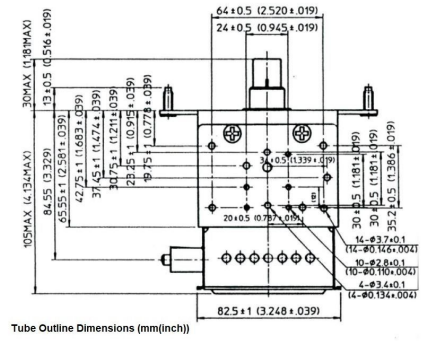

MAGNETRON - MB2422A-120CF

Category: Magnetrons

Tube Outline Dimensions (mm(inch))

BILDERGALERIE

Tube Outline Dimensions (mm(inch))

ADDITIONAL INFORMATION

| | |
|---|---------------------------------|
| Typ | Magnetron |
| OEM Item Number | MB2422A-120CF |
| Output Power CW [W] | 1250 |
| Frequency [MHz] | 2450 |
| ISM Band | S-Band |
| Cooling | water-cooled |
| Orientation of HV and cooling connectors | 180° |
| Fastening / Studs | 4 x Through-hole 5,8 (no studs) |
| Orientation HV to fastening | 0° |
| Magnet | Packaged magnet |
| Cooling Connector Type | Hose Nipple Ø11 mm |
| Temperature sensor | - |