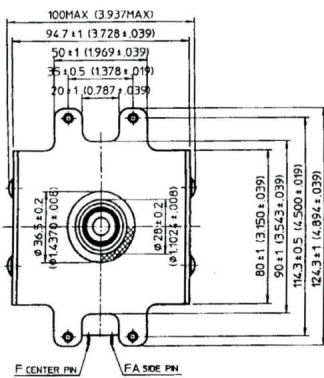

MAGNETRON - MB2422A-120CF

Category: Magnetrons

Tube Outline Dimensions (mm(inch))

BILDERGALERIE

Tube Outline Dimensions (mm(inch))

ADDITIONAL INFORMATION

Typ	Magnetron
OEM Item Number	MB2422A-120CF
Output Power CW [W]	1250
Frequency [MHz]	2450
ISM Band	S-Band
Cooling	water-cooled
Orientation of HV and cooling connectors	180°
Fastening / Studs	4 x Through-hole 5,8 (no studs)
Orientation HV to fastening	0°
Magnet	Packaged magnet
Cooling Connector Type	Hose Nipple Ø11 mm
Temperature sensor	-