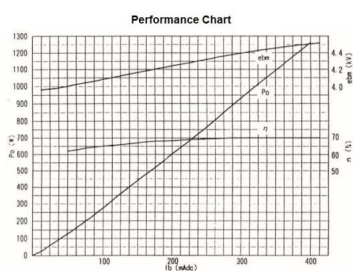

MAGNETRON - MB2422A-120DZ

Category: Magnetrons

BILDERGALERIE

Tube Outline Dimensions (mm(Inch))

Tube Outline Dimensions (mm(Inch))

ADDITIONAL INFORMATION

Typ	Magnetron
OEM Item Number	MB2422A-120DZ
Output Power CW [W]	1250
Frequency [MHz]	2450
ISM Band	S-Band
Cooling	water-cooled
Orientation of HV and cooling connectors	180°
Fastening / Studs	4 x Through-hole 5,8 (no studs)
Orientation HV to fastening	0°
Magnet	Packaged magnet
Cooling Connector Type	G1/4" Female Thread
Temperature sensor	50 °C (122 °F)