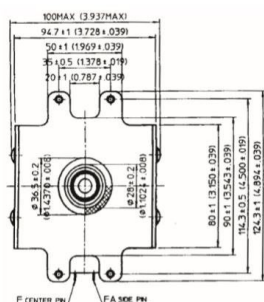

MAGNETRON - MB2422A-120DZ

Category: Magnetrons

BILDERGALERIE

Tube Outline Dimensions (mm(Inch))

Tube Outline Dimensions (mm(Inch))

ADDITIONAL INFORMATION

Typ	Magnetron
OEM Item Number	MB2422A-120DZ
Output Power CW [W]	1250
Frequency [MHz]	2450
ISM Band	S-Band
Cooling	water-cooled
Orientation of HV and cooling connectors	180°
Fastening / Studs	4 x Through-hole 5,8 (no studs)
Orientation HV to fastening	0°
Magnet	Packaged magnet
Cooling Connector Type	G1/4" Female Thread
Temperature sensor	50 °C (122 °F)