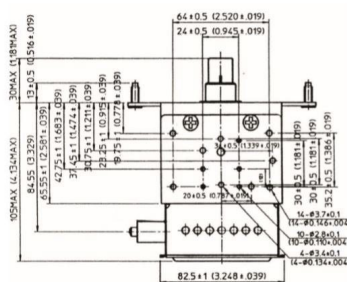

MAGNETRON - MB2422A-120DZ

Category: Magnetrons

BILDERGALERIE

Tube Outline Dimensions (mm(Inch))

Tube Outline Dimensions (mm(Inch))

ADDITIONAL INFORMATION

Typ	Magnetron
OEM Item Number	MB2422A-120DZ
Output Power CW [W]	1250
Frequency [MHz]	2450
ISM Band	S-Band
Cooling	water-cooled
Orientation of HV and cooling connectors	180°
Fastening / Studs	4 x Through-hole 5,8 (no studs)
Orientation HV to fastening	0°
Magnet	Packaged magnet
Cooling Connector Type	G1/4" Female Thread
Temperature sensor	50 °C (122 °F)