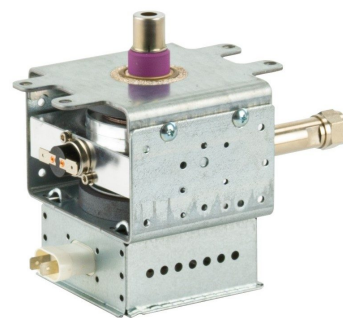

MAGNETRON - MB2422A-120DZ

Category: Magnetrons

BILDERGALERIE

Tube Outline Dimensions (mm(Inch))

Tube Outline Dimensions (mm(Inch))

ADDITIONAL INFORMATION

Typ	Magnetron
OEM Item Number	MB2422A-120DZ
Output Power CW [W]	1250
Frequency [MHz]	2450
ISM Band	S-Band
Cooling	water-cooled
Orientation of HV and cooling connectors	180°
Fastening / Studs	4 x Through-hole 5,8 (no studs)
Orientation HV to fastening	0°
Magnet	Packaged magnet
Cooling Connector Type	G1/4" Female Thread
Temperature sensor	50 °C (122 °F)