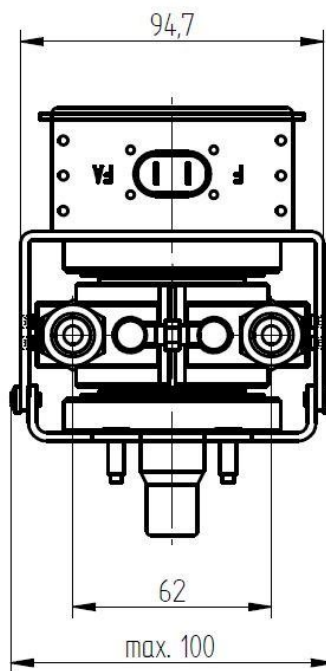

MAGNETRON - MB2422A-150BF

Category: Magnetrons

BILDERGALERIE

Outline Dimensions (mm(inch))

Outline Dimensions (mm(inch))

Outline Dimensions (mm(inch))

ADDITIONAL INFORMATION

Typ	Magnetron
OEM Item Number	MB2422A-150BF
Output Power CW [W]	1250
Frequency [MHz]	2450
ISM Band	S-Band
Cooling	water-cooled
Orientation of HV and cooling connectors	0°
Fastening / Studs	2x M5 Bolt (Studs)
Orientation HV to fastening	0°
Magnet	Packaged magnet
Cooling Connector Type	1/4" NPT Female Thread
Temperature sensor	-