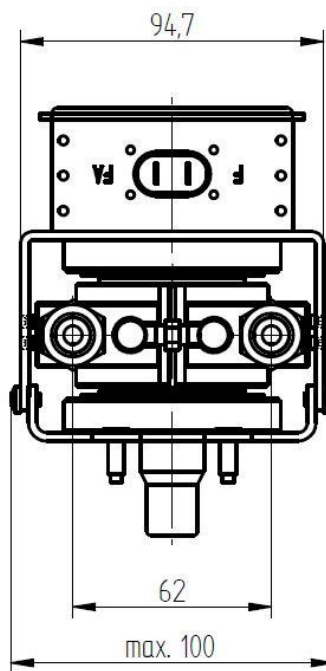

MAGNETRON - MB2422A-150BF

Category: Magnetrons

BILDERGALERIE

Outline Dimensions (mm(inch))

Outline Dimensions (mm(inch))

Outline Dimensions (mm(inch))

ADDITIONAL INFORMATION

| | |
|---|------------------------|
| Typ | Magnetron |
| OEM Item Number | MB2422A-150BF |
| Output Power CW [W] | 1250 |
| Frequency [MHz] | 2450 |
| ISM Band | S-Band |
| Cooling | water-cooled |
| Orientation of HV and cooling connectors | 0° |
| Fastening / Studs | 2x M5 Bolt (Studs) |
| Orientation HV to fastening | 0° |
| Magnet | Packaged magnet |
| Cooling Connector Type | 1/4" NPT Female Thread |
| Temperature sensor | - |