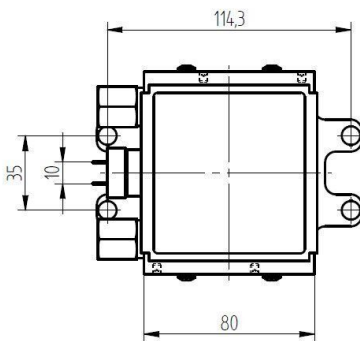

MAGNETRON - MB2422A-150BF

Category: Magnetrons

BILDERGALERIE

Outline Dimensions (mm(inch))

Outline Dimensions (mm(inch))

Outline Dimensions (mm(inch))

ADDITIONAL INFORMATION

| | |
|---|------------------------|
| Typ | Magnetron |
| OEM Item Number | MB2422A-150BF |
| Output Power CW [W] | 1250 |
| Frequency [MHz] | 2450 |
| ISM Band | S-Band |
| Cooling | water-cooled |
| Orientation of HV and cooling connectors | 0° |
| Fastening / Studs | 2x M5 Bolt (Studs) |
| Orientation HV to fastening | 0° |
| Magnet | Packaged magnet |
| Cooling Connector Type | 1/4" NPT Female Thread |
| Temperature sensor | - |