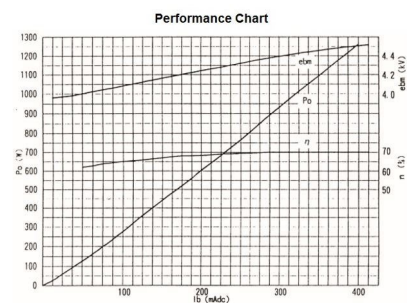

MAGNETRON - MB2422A-150BF

Category: Magnetrons

BILDERGALERIE

Outline Dimensions (mm(inch))

Outline Dimensions (mm(inch))

Outline Dimensions (mm(inch))

ADDITIONAL INFORMATION

Typ	Magnetron
OEM Item Number	MB2422A-150BF
Output Power CW [W]	1250
Frequency [MHz]	2450
ISM Band	S-Band
Cooling	water-cooled
Orientation of HV and cooling connectors	0°
Fastening / Studs	2x M5 Bolt (Studs)
Orientation HV to fastening	0°
Magnet	Packaged magnet
Cooling Connector Type	1/4" NPT Female Thread
Temperature sensor	-