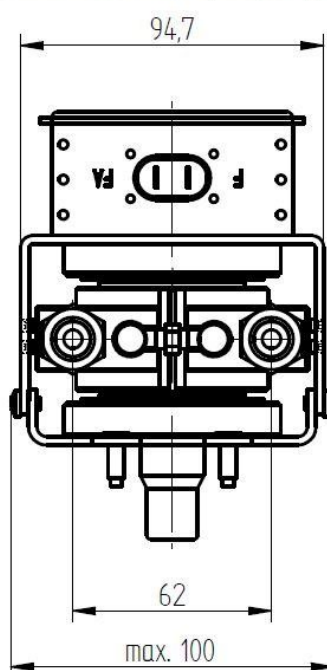

MAGNETRON - MB2422A-150BF

Category: Magnetrons

BILDERGALERIE

Outline Dimensions (mm(inch))

Outline Dimensions (mm(inch))

Outline Dimensions (mm(inch))

ADDITIONAL INFORMATION

Typ	Magnetron
OEM Item Number	MB2422A-150BF
Output Power CW [W]	1250
Frequency [MHz]	2450
ISM Band	S-Band
Cooling	water-cooled
Orientation of HV and cooling connectors	0°
Fastening / Studs	2x M5 Bolt (Studs)
Orientation HV to fastening	0°
Magnet	Packaged magnet
Cooling Connector Type	1/4" NPT Female Thread
Temperature sensor	-