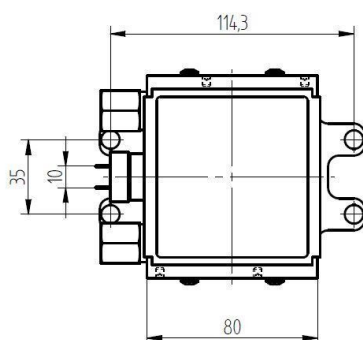

MAGNETRON - MB2422A-150BF

Category: Magnetrons

BILDERGALERIE

Outline Dimensions (mm(inch))

Outline Dimensions (mm(inch))

Outline Dimensions (mm(inch))

ADDITIONAL INFORMATION

Typ	Magnetron
OEM Item Number	MB2422A-150BF
Output Power CW [W]	1250
Frequency [MHz]	2450
ISM Band	S-Band
Cooling	water-cooled
Orientation of HV and cooling connectors	0°
Fastening / Studs	2x M5 Bolt (Studs)
Orientation HV to fastening	0°
Magnet	Packaged magnet
Cooling Connector Type	1/4" NPT Female Thread
Temperature sensor	-