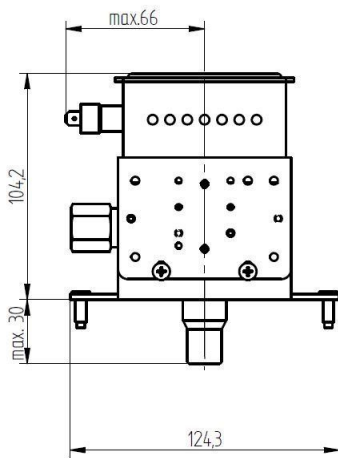

MAGNETRON - MB2422A-150BF

Category: Magnetrons

BILDERGALERIE

Outline Dimensions (mm(inch))

Outline Dimensions (mm(inch))

Outline Dimensions (mm(inch))

ADDITIONAL INFORMATION

Typ	Magnetron
OEM Item Number	MB2422A-150BF
Output Power CW [W]	1250
Frequency [MHz]	2450
ISM Band	S-Band
Cooling	water-cooled
Orientation of HV and cooling connectors	0°
Fastening / Studs	2x M5 Bolt (Studs)
Orientation HV to fastening	0°
Magnet	Packaged magnet
Cooling Connector Type	1/4" NPT Female Thread
Temperature sensor	-