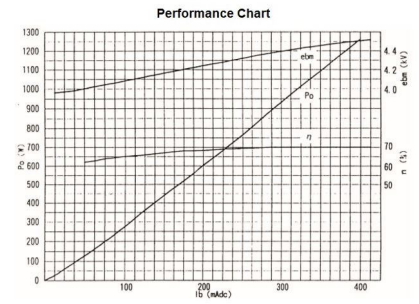

MAGNETRON - MB2422A-150BF

Category: Magnetrons

BILDERGALERIE

Outline Dimensions (mm(inch))

Outline Dimensions (mm(inch))

Outline Dimensions (mm(inch))

ADDITIONAL INFORMATION

| | |
|---|------------------------|
| Typ | Magnetron |
| OEM Item Number | MB2422A-150BF |
| Output Power CW [W] | 1250 |
| Frequency [MHz] | 2450 |
| ISM Band | S-Band |
| Cooling | water-cooled |
| Orientation of HV and cooling connectors | 0° |
| Fastening / Studs | 2x M5 Bolt (Studs) |
| Orientation HV to fastening | 0° |
| Magnet | Packaged magnet |
| Cooling Connector Type | 1/4" NPT Female Thread |
| Temperature sensor | - |