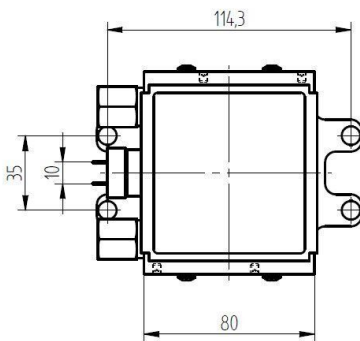

MAGNETRON - MB2422A-150BF

Category: Magnetrons

BILDERGALERIE

Outline Dimensions (mm(inch))

Outline Dimensions (mm(inch))

Outline Dimensions (mm(inch))

ADDITIONAL INFORMATION

Typ	Magnetron
OEM Item Number	MB2422A-150BF
Output Power CW [W]	1250
Frequency [MHz]	2450
ISM Band	S-Band
Cooling	water-cooled
Orientation of HV and cooling connectors	0°
Fastening / Studs	2x M5 Bolt (Studs)
Orientation HV to fastening	0°
Magnet	Packaged magnet
Cooling Connector Type	1/4" NPT Female Thread
Temperature sensor	-