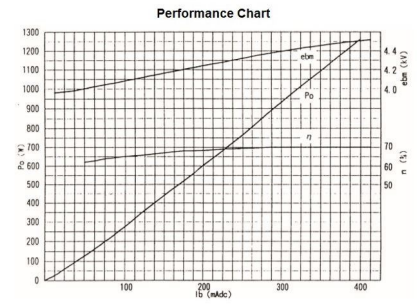

MAGNETRON - MB2422A-150BF

Category: Magnetrons

BILDERGALERIE

Outline Dimensions (mm(inch))

Outline Dimensions (mm(inch))

Outline Dimensions (mm(inch))

ADDITIONAL INFORMATION

Typ	Magnetron
OEM Item Number	MB2422A-150BF
Output Power CW [W]	1250
Frequency [MHz]	2450
ISM Band	S-Band
Cooling	water-cooled
Orientation of HV and cooling connectors	0°
Fastening / Studs	2x M5 Bolt (Studs)
Orientation HV to fastening	0°
Magnet	Packaged magnet
Cooling Connector Type	1/4" NPT Female Thread
Temperature sensor	-