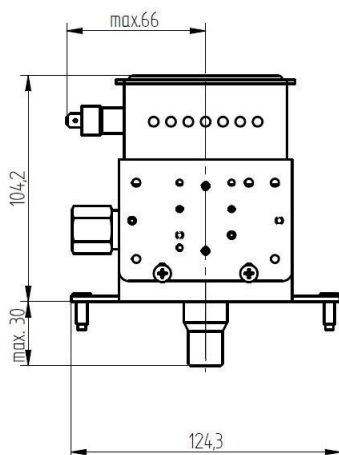

MAGNETRON - MB2422A-150BF

Category: Magnetrons

BILDERGALERIE

Outline Dimensions (mm(inch))

Outline Dimensions (mm(inch))

Outline Dimensions (mm(inch))

ADDITIONAL INFORMATION

Typ	Magnetron
OEM Item Number	MB2422A-150BF
Output Power CW [W]	1250
Frequency [MHz]	2450
ISM Band	S-Band
Cooling	water-cooled
Orientation of HV and cooling connectors	0°
Fastening / Studs	2x M5 Bolt (Studs)
Orientation HV to fastening	0°
Magnet	Packaged magnet
Cooling Connector Type	1/4" NPT Female Thread
Temperature sensor	-