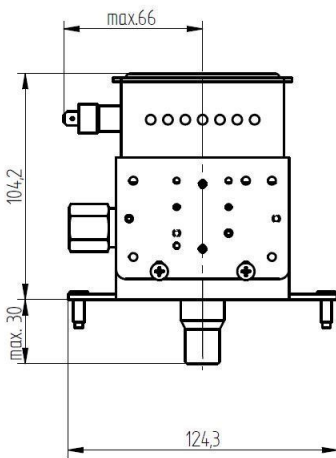

MAGNETRON - MB2422A-150BF

Category: Magnetrons

BILDERGALERIE

Outline Dimensions (mm(inch))

Outline Dimensions (mm(inch))

Outline Dimensions (mm(inch))

ADDITIONAL INFORMATION

| | |
|---|------------------------|
| Typ | Magnetron |
| OEM Item Number | MB2422A-150BF |
| Output Power CW [W] | 1250 |
| Frequency [MHz] | 2450 |
| ISM Band | S-Band |
| Cooling | water-cooled |
| Orientation of HV and cooling connectors | 0° |
| Fastening / Studs | 2x M5 Bolt (Studs) |
| Orientation HV to fastening | 0° |
| Magnet | Packaged magnet |
| Cooling Connector Type | 1/4" NPT Female Thread |
| Temperature sensor | - |