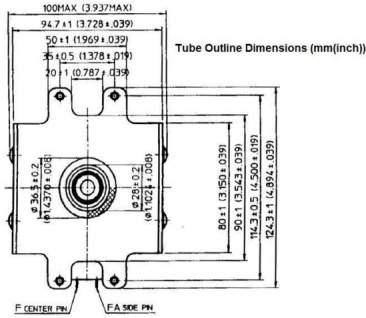

MAGNETRON - MB2422A-150CF

Category: Magnetrons

BILDERGALERIE

ADDITIONAL INFORMATION

Typ	Magnetron
OEM Item Number	MB2422A-150CF
Output Power CW [W]	1250
Frequency [MHz]	2450
ISM Band	S-Band
Cooling	water-cooled
Orientation of HV and cooling connectors	0°
Fastening / Studs	2x M5 Bolt (Studs)
Orientation HV to fastening	0°
Magnet	Packaged magnet
Cooling Connector Type	Hose Nipple Ø11 mm
Temperature sensor	-