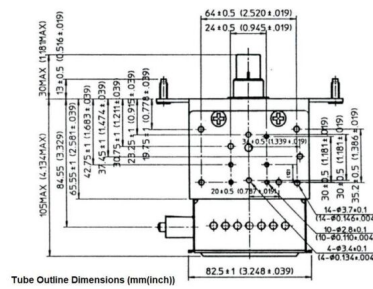

MAGNETRON - MB2422A-150CF

Category: Magnetrons

BILDERGALERIE

ADDITIONAL INFORMATION

Typ	Magnetron
OEM Item Number	MB2422A-150CF
Output Power CW [W]	1250
Frequency [MHz]	2450
ISM Band	S-Band
Cooling	water-cooled
Orientation of HV and cooling connectors	0°
Fastening / Studs	2x M5 Bolt (Studs)
Orientation HV to fastening	0°
Magnet	Packaged magnet
Cooling Connector Type	Hose Nipple Ø11 mm
Temperature sensor	-