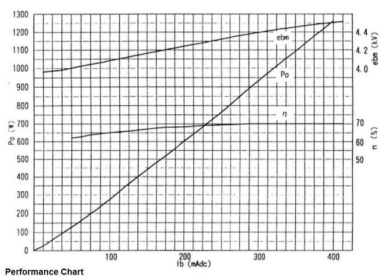

MAGNETRON - MB2422A-150CF

Category: Magnetrons

BILDERGALERIE

ADDITIONAL INFORMATION

Typ	Magnetron
OEM Item Number	MB2422A-150CF
Output Power CW [W]	1250
Frequency [MHz]	2450
ISM Band	S-Band
Cooling	water-cooled
Orientation of HV and cooling connectors	0°
Fastening / Studs	2x M5 Bolt (Studs)
Orientation HV to fastening	0°
Magnet	Packaged magnet
Cooling Connector Type	Hose Nipple Ø11 mm
Temperature sensor	-