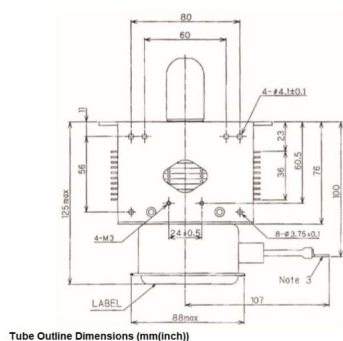

MAGNETRON - MB2533A-120CH

Category: Magnetrons

BILDERGALERIE

Performance Chart

Tube Outline Dimensions (mm(inch))

Tube Outline Dimensions (mm(inch))

ADDITIONAL INFORMATION

Typ	Magnetron
OEM Item Number	MB2533A-120CH
Output Power CW [W]	2000
Frequency [MHz]	
ISM Band	S-Band
Cooling	water-cooled
Orientation of HV and cooling connectors	180°
Fastening / Studs	4 x Through-hole 5,8 (no studs)
Orientation HV to fastening	0°
Magnet	Packaged magnet
Cooling Connector Type	G1/4" Female Thread
Temperature sensor	Non