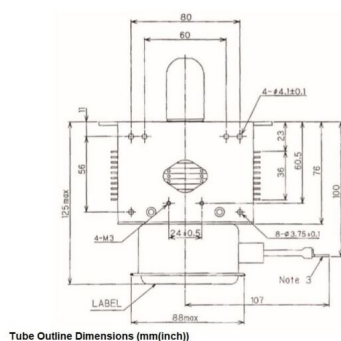

MAGNETRON - MB2533A-120CH

Category: Magnetrons

BILDERGALERIE

Performance Chart

Tube Outline Dimensions (mm(inch))

Tube Outline Dimensions (mm(inch))

ADDITIONAL INFORMATION

Typ	Magnetron
OEM Item Number	MB2533A-120CH
Output Power CW [W]	2000
Frequency [MHz]	
ISM Band	S-Band
Cooling	water-cooled
Orientation of HV and cooling connectors	180°
Fastening / Studs	4 x Through-hole 5,8 (no studs)
Orientation HV to fastening	0°
Magnet	Packaged magnet
Cooling Connector Type	G1/4" Female Thread
Temperature sensor	Non