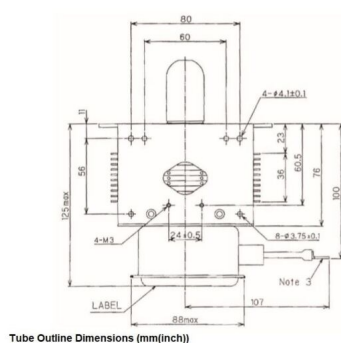

MAGNETRON - MB2533A-120CH

Category: Magnetrons

BILDERGALERIE

Performance Chart

Tube Outline Dimensions (mm(inch))

ADDITIONAL INFORMATION

Typ	Magnetron
OEM Item Number	MB2533A-120CH
Output Power CW [W]	2000
Frequency [MHz]	
ISM Band	S-Band
Cooling	water-cooled
Orientation of HV and cooling connectors	180°
Fastening / Studs	4 x Through-hole 5,8 (no studs)
Orientation HV to fastening	0°
Magnet	Packaged magnet
Cooling Connector Type	G1/4" Female Thread
Temperature sensor	Non