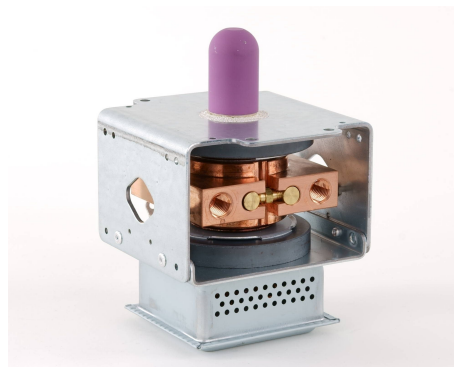

MAGNETRON - MB2533A-120CH

Category: Magnetrons

BILDERGALERIE

Performance Chart

Tube Outline Dimensions (mm(inch))

Tube Outline Dimensions (mm(inch))

ADDITIONAL INFORMATION

Typ	Magnetron
OEM Item Number	MB2533A-120CH
Output Power CW [W]	2000
Frequency [MHz]	
ISM Band	S-Band
Cooling	water-cooled
Orientation of HV and cooling connectors	180°
Fastening / Studs	4 x Through-hole 5,8 (no studs)
Orientation HV to fastening	0°
Magnet	Packaged magnet
Cooling Connector Type	G1/4" Female Thread
Temperature sensor	Non