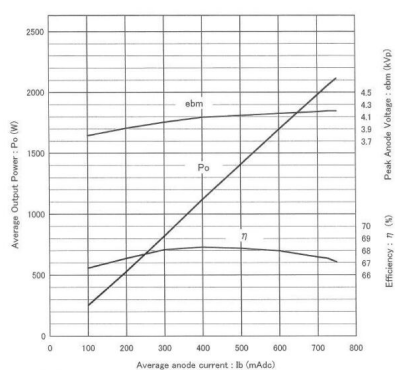

MAGNETRON - MB2533A-120CH

Category: Magnetrons

BILDERGALERIE

Performance Chart

Tube Outline Dimensions (mm(inch))

Tube Outline Dimensions (mm(inch))

ADDITIONAL INFORMATION

Typ	Magnetron
OEM Item Number	MB2533A-120CH
Output Power CW [W]	2000
Frequency [MHz]	
ISM Band	S-Band
Cooling	water-cooled
Orientation of HV and cooling connectors	180°
Fastening / Studs	4 x Through-hole 5,8 (no studs)
Orientation HV to fastening	0°
Magnet	Packaged magnet
Cooling Connector Type	G1/4" Female Thread
Temperature sensor	Non