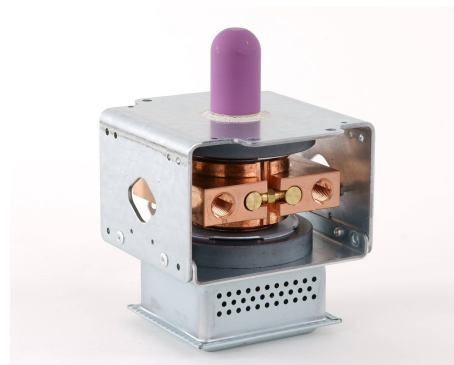

MAGNETRON - MB2533A-120CH

Category: Magnetrons

BILDERGALERIE

Performance Chart

Tube Outline Dimensions (mm(inch))

Tube Outline Dimensions (mm(inch))

ADDITIONAL INFORMATION

Typ	Magnetron
OEM Item Number	MB2533A-120CH
Output Power CW [W]	2000
Frequency [MHz]	
ISM Band	S-Band
Cooling	water-cooled
Orientation of HV and cooling connectors	180°
Fastening / Studs	4 x Through-hole 5,8 (no studs)
Orientation HV to fastening	0°
Magnet	Packaged magnet
Cooling Connector Type	G1/4" Female Thread
Temperature sensor	Non