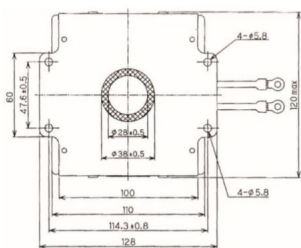

MAGNETRON - MB2533A-120CH

Category: Magnetrons

BILDERGALERIE

Performance Chart

Tube Outline Dimensions (mm(inch))

Tube Outline Dimensions (mm(inch))

ADDITIONAL INFORMATION

Typ	Magnetron
OEM Item Number	MB2533A-120CH
Output Power CW [W]	2000
Frequency [MHz]	
ISM Band	S-Band
Cooling	water-cooled
Orientation of HV and cooling connectors	180°
Fastening / Studs	4 x Through-hole 5,8 (no studs)
Orientation HV to fastening	0°
Magnet	Packaged magnet
Cooling Connector Type	G1/4" Female Thread
Temperature sensor	Non