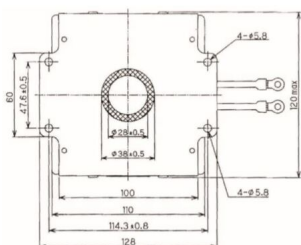

MAGNETRON - MB2533A-120CH

Category: Magnetrons

BILDERGALERIE

Performance Chart

Tube Outline Dimensions (mm(inch))

Tube Outline Dimensions (mm(inch))

ADDITIONAL INFORMATION

Typ	Magnetron
OEM Item Number	MB2533A-120CH
Output Power CW [W]	2000
Frequency [MHz]	
ISM Band	S-Band
Cooling	water-cooled
Orientation of HV and cooling connectors	180°
Fastening / Studs	4 x Through-hole 5,8 (no studs)
Orientation HV to fastening	0°
Magnet	Packaged magnet
Cooling Connector Type	G1/4" Female Thread
Temperature sensor	Non