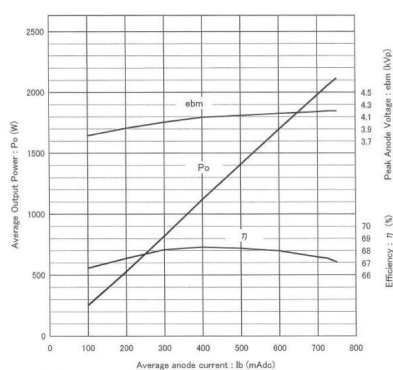

MAGNETRON - MB2533A-120CH

Category: Magnetrons

BILDERGALERIE

Performance Chart

Tube Outline Dimensions (mm(inch))

Tube Outline Dimensions (mm(inch))

ADDITIONAL INFORMATION

Typ	Magnetron
OEM Item Number	MB2533A-120CH
Output Power CW [W]	2000
Frequency [MHz]	
ISM Band	S-Band
Cooling	water-cooled
Orientation of HV and cooling connectors	180°
Fastening / Studs	4 x Through-hole 5,8 (no studs)
Orientation HV to fastening	0°
Magnet	Packaged magnet
Cooling Connector Type	G1/4" Female Thread
Temperature sensor	Non