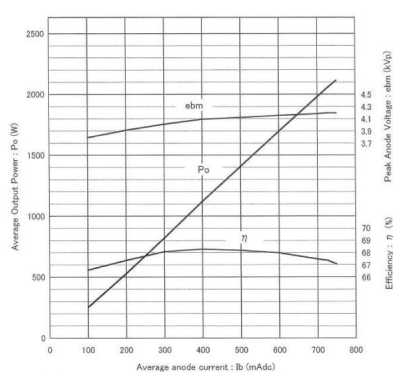

MAGNETRON - MB2533A-120CH

Category: Magnetrons

BILDERGALERIE

Performance Chart

Tube Outline Dimensions (mm(inch))

ADDITIONAL INFORMATION

Typ	Magnetron
OEM Item Number	MB2533A-120CH
Output Power CW [W]	2000
Frequency [MHz]	
ISM Band	S-Band
Cooling	water-cooled
Orientation of HV and cooling connectors	180°
Fastening / Studs	4 x Through-hole 5,8 (no studs)
Orientation HV to fastening	0°
Magnet	Packaged magnet
Cooling Connector Type	G1/4" Female Thread
Temperature sensor	Non