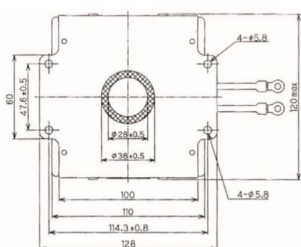

MAGNETRON - MB2533A-120CH

Category: Magnetrons

BILDERGALERIE

Performance Chart

Tube Outline Dimensions (mm(inch))

ADDITIONAL INFORMATION

Typ	Magnetron
OEM Item Number	MB2533A-120CH
Output Power CW [W]	2000
Frequency [MHz]	
ISM Band	S-Band
Cooling	water-cooled
Orientation of HV and cooling connectors	180°
Fastening / Studs	4 x Through-hole 5,8 (no studs)
Orientation HV to fastening	0°
Magnet	Packaged magnet
Cooling Connector Type	G1/4" Female Thread
Temperature sensor	Non