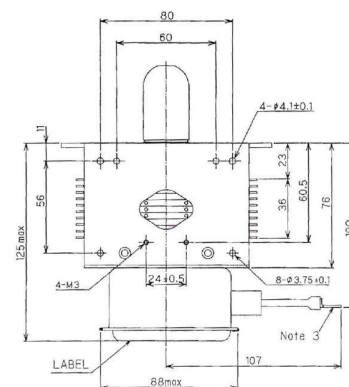

MAGNETRON - MB2533A-120CL

Category: Magnetrons

Tube Outline Dimensions (mm(inch))

BILDERGALERIE

Tube Outline Dimensions (mm(inch))

ADDITIONAL INFORMATION

Typ	Magnetron
OEM Item Number	MB2533A -120CL
Output Power CW [W]	2000
Frequency [MHz]	2450
ISM Band	S-Band
Cooling	water-cooled
Orientation of HV and cooling connectors	180°
Fastening / Studs	4 x Through-hole 5,8 (no studs)
Orientation HV to fastening	0°
Magnet	Packaged magnet
Cooling Connector Type	Hose Nipple Ø9 mm
Temperature sensor	-