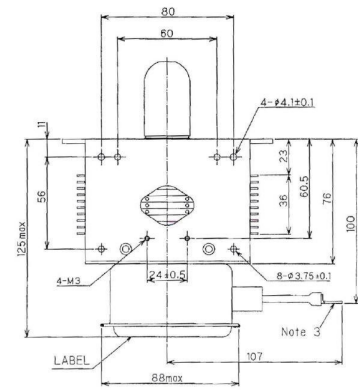

# MAGNETRON - MB2533A-120CL

Category: Magnetrons

Tube Outline Dimensions (mm(inch))

## BILDERGALERIE

Tube Outline Dimensions (mm(inch))

## ADDITIONAL INFORMATION

<b>Typ</b>	Magnetron
<b>OEM Item Number</b>	MB2533A -120CL
<b>Output Power CW [W]</b>	2000
<b>Frequency [MHz]</b>	2450
<b>ISM Band</b>	S-Band
<b>Cooling</b>	water-cooled
<b>Orientation of HV and cooling connectors</b>	180°
<b>Fastening / Studs</b>	4 x Through-hole 5,8 (no studs)
<b>Orientation HV to fastening</b>	0°
<b>Magnet</b>	Packaged magnet
<b>Cooling Connector Type</b>	Hose Nipple Ø9 mm
<b>Temperature sensor</b>	-