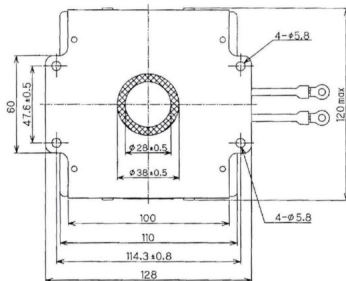

# MAGNETRON - MB2533A-120CL

Category: Magnetrons

Tube Outline Dimensions (mm(inch))

## BILDERGALERIE

Tube Outline Dimensions (mm(inch))

## ADDITIONAL INFORMATION

<b>Typ</b>	Magnetron
<b>OEM Item Number</b>	MB2533A -120CL
<b>Output Power CW [W]</b>	2000
<b>Frequency [MHz]</b>	2450
<b>ISM Band</b>	S-Band
<b>Cooling</b>	water-cooled
<b>Orientation of HV and cooling connectors</b>	180°
<b>Fastening / Studs</b>	4 x Through-hole 5,8 (no studs)
<b>Orientation HV to fastening</b>	0°
<b>Magnet</b>	Packaged magnet
<b>Cooling Connector Type</b>	Hose Nipple Ø9 mm
<b>Temperature sensor</b>	-