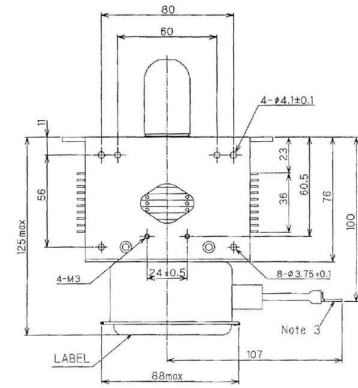

# MAGNETRON - MB2533A-120CL

Category: Magnetrons

Tube Outline Dimensions (mm(inch))

## BILDERGALERIE

Tube Outline Dimensions (mm(inch))

## ADDITIONAL INFORMATION

<b>Typ</b>	Magnetron
<b>OEM Item Number</b>	MB2533A -120CL
<b>Output Power CW [W]</b>	2000
<b>Frequency [MHz]</b>	2450
<b>ISM Band</b>	S-Band
<b>Cooling</b>	water-cooled
<b>Orientation of HV and cooling connectors</b>	180°
<b>Fastening / Studs</b>	4 x Through-hole 5,8 (no studs)
<b>Orientation HV to fastening</b>	0°
<b>Magnet</b>	Packaged magnet
<b>Cooling Connector Type</b>	Hose Nipple Ø9 mm
<b>Temperature sensor</b>	-