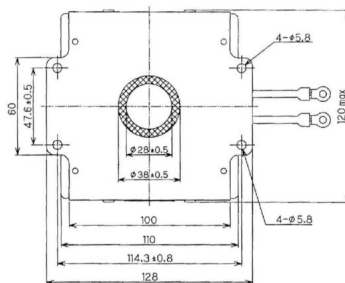

# MAGNETRON - MB2533A-120CL

Category: Magnetrons

Tube Outline Dimensions (mm(inch))

## BILDERGALERIE

Tube Outline Dimensions (mm(inch))

## ADDITIONAL INFORMATION

<b>Typ</b>	Magnetron
<b>OEM Item Number</b>	MB2533A -120CL
<b>Output Power CW [W]</b>	2000
<b>Frequency [MHz]</b>	2450
<b>ISM Band</b>	S-Band
<b>Cooling</b>	water-cooled
<b>Orientation of HV and cooling connectors</b>	180°
<b>Fastening / Studs</b>	4 x Through-hole 5,8 (no studs)
<b>Orientation HV to fastening</b>	0°
<b>Magnet</b>	Packaged magnet
<b>Cooling Connector Type</b>	Hose Nipple Ø9 mm
<b>Temperature sensor</b>	-