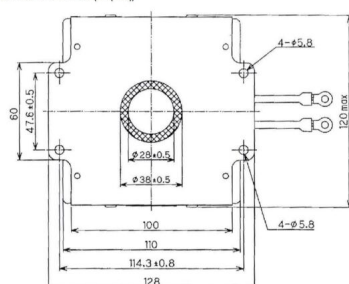

MAGNETRON - MB2533A-120CL

Category: Magnetrons

Tube Outline Dimensions (mm(inch))

BILDERGALERIE

Tube Outline Dimensions (mm(inch))

ADDITIONAL INFORMATION

Typ	Magnetron
OEM Item Number	MB2533A -120CL
Output Power CW [W]	2000
Frequency [MHz]	2450
ISM Band	S-Band
Cooling	water-cooled
Orientation of HV and cooling connectors	180°
Fastening / Studs	4 x Through-hole 5,8 (no studs)
Orientation HV to fastening	0°
Magnet	Packaged magnet
Cooling Connector Type	Hose Nipple Ø9 mm
Temperature sensor	-