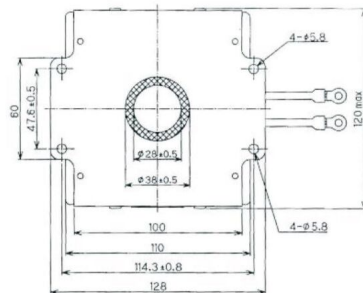

MAGNETRON - MB2533A-130CO

Category: Magnetrons

Tube Outline Dimensions (mm(inch))

BILDERGALERIE

Tube Outline Dimensions (mm(inch))

ADDITIONAL INFORMATION

Typ	Magnetron
OEM Item Number	MB2533A-130CO
Output Power CW [W]	2000
Frequency [MHz]	2450
ISM Band	S-Band
Cooling	water-cooled
Orientation of HV and cooling connectors	180°
Fastening / Studs	2x M5 Bolt (Studs)
Orientation HV to fastening	0°
Magnet	Packaged magnet
Cooling Connector Type	Ø1/4" tube fitting
Temperature sensor	-