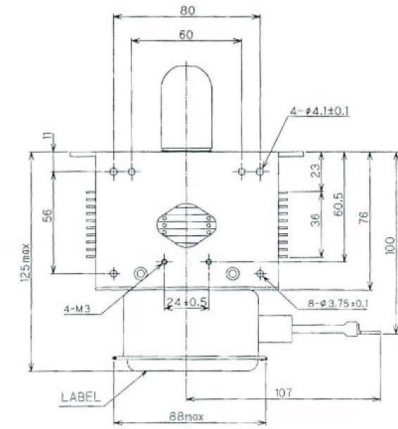

MAGNETRON - MB2533A-130CO

Category: Magnetrons

Tube Outline Dimensions (mm(inch))

BILDERGALERIE

Tube Outline Dimensions (mm(inch))

ADDITIONAL INFORMATION

Typ	Magnetron
OEM Item Number	MB2533A-130CO
Output Power CW [W]	2000
Frequency [MHz]	2450
ISM Band	S-Band
Cooling	water-cooled
Orientation of HV and cooling connectors	180°
Fastening / Studs	2x M5 Bolt (Studs)
Orientation HV to fastening	0°
Magnet	Packaged magnet
Cooling Connector Type	Ø1/4" tube fitting
Temperature sensor	-