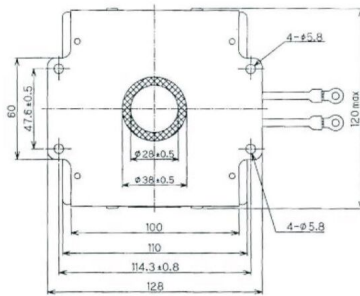

MAGNETRON - MB2533A-130CO

Category: Magnetrons

Tube Outline Dimensions (mm(inch))

BILDERGALERIE

Tube Outline Dimensions (mm(inch))

ADDITIONAL INFORMATION

Typ	Magnetron
OEM Item Number	MB2533A-130CO
Output Power CW [W]	2000
Frequency [MHz]	2450
ISM Band	S-Band
Cooling	water-cooled
Orientation of HV and cooling connectors	180°
Fastening / Studs	2x M5 Bolt (Studs)
Orientation HV to fastening	0°
Magnet	Packaged magnet
Cooling Connector Type	Ø1/4" tube fitting
Temperature sensor	-