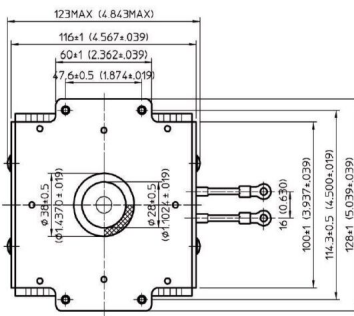

MAGNETRON - MB2567A-140CK

Category: Magnetrons

Tube Outline Dimensions (mm(Inch))

BILDERGALERIE

Tube Outline Dimensions (mm(Inch))

ADDITIONAL INFORMATION

Typ	Magnetron
OEM Item Number	MB2567A-140CK
Output Power CW [W]	2000
Frequency [MHz]	2450
ISM Band	S-Band
Cooling	water-cooled
Orientation of HV and cooling connectors	90°
Fastening / Studs	2x M5 Bolt (Studs)
Orientation HV to fastening	90°
Magnet	Packaged magnet
Cooling Connector Type	Hose Nipple Ø9 mm
Temperature sensor	-