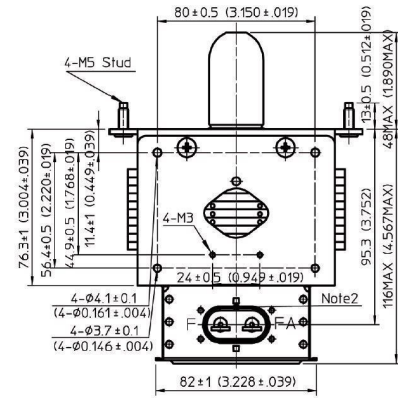

MAGNETRON - MB2567A-140CK

Category: Magnetrons

Tube Outline Dimensions (mm(Inch))

BILDERGALERIE

Tube Outline Dimensions (mm(Inch))

ADDITIONAL INFORMATION

Typ	Magnetron
OEM Item Number	MB2567A-140CK
Output Power CW [W]	2000
Frequency [MHz]	2450
ISM Band	S-Band
Cooling	water-cooled
Orientation of HV and cooling connectors	90°
Fastening / Studs	2x M5 Bolt (Studs)
Orientation HV to fastening	90°
Magnet	Packaged magnet
Cooling Connector Type	Hose Nipple Ø9 mm
Temperature sensor	-