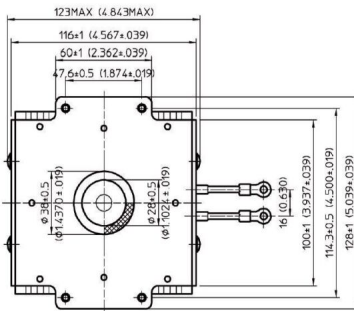

MAGNETRON - MB2567A-140CK

Category: Magnetrons

Tube Outline Dimensions (mm(Inch))

BILDERGALERIE

Tube Outline Dimensions (mm(Inch))

ADDITIONAL INFORMATION

Typ	Magnetron
OEM Item Number	MB2567A-140CK
Output Power CW [W]	2000
Frequency [MHz]	2450
ISM Band	S-Band
Cooling	water-cooled
Orientation of HV and cooling connectors	90°
Fastening / Studs	2x M5 Bolt (Studs)
Orientation HV to fastening	90°
Magnet	Packaged magnet
Cooling Connector Type	Hose Nipple Ø9 mm
Temperature sensor	-