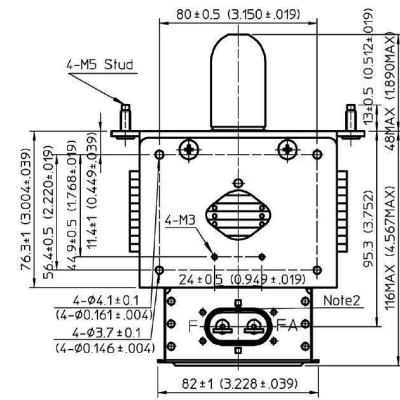

MAGNETRON - MB2567A-140CK

Category: Magnetrons

Tube Outline Dimensions (mm(Inch))

BILDERGALERIE

Tube Outline Dimensions (mm(Inch))

ADDITIONAL INFORMATION

Typ	Magnetron
OEM Item Number	MB2567A-140CK
Output Power CW [W]	2000
Frequency [MHz]	2450
ISM Band	S-Band
Cooling	water-cooled
Orientation of HV and cooling connectors	90°
Fastening / Studs	2x M5 Bolt (Studs)
Orientation HV to fastening	90°
Magnet	Packaged magnet
Cooling Connector Type	Hose Nipple Ø9 mm
Temperature sensor	-