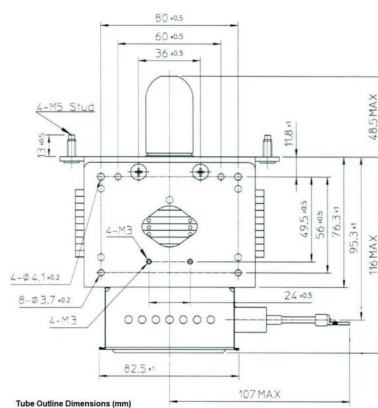

MAGNETRON - MB2568A-110CH

Category: Magnetrons

BILDERGALERIE

ADDITIONAL INFORMATION

Typ	Magnetron
OEM Item Number	MB2568A -110CH
Output Power CW [W]	2000
Frequency [MHz]	2450
ISM Band	S-Band
Cooling	water-cooled
Orientation of HV and cooling connectors	0°
Fastening / Studs	4 x Through-hole 5,8 (no studs)
Orientation HV to fastening	0°
Magnet	Packaged magnet
Cooling Connector Type	G1/4" Female Thread
Temperature sensor	-