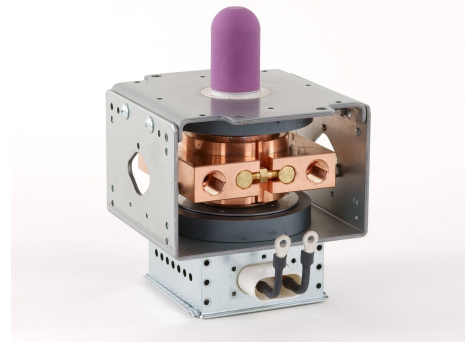

MAGNETRON - MB2568A-110CH

Category: Magnetrons

BILDERGALERIE

ADDITIONAL INFORMATION

Typ	Magnetron
OEM Item Number	MB2568A -110CH
Output Power CW [W]	2000
Frequency [MHz]	2450
ISM Band	S-Band
Cooling	water-cooled
Orientation of HV and cooling connectors	0°
Fastening / Studs	4 x Through-hole 5,8 (no studs)
Orientation HV to fastening	0°
Magnet	Packaged magnet
Cooling Connector Type	G1/4" Female Thread
Temperature sensor	-