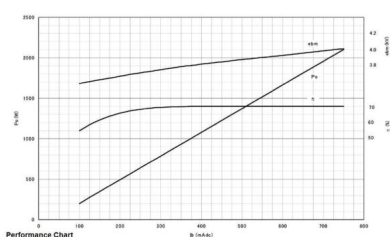

MAGNETRON - MB2568A-110CH

Category: Magnetrons

BILDERGALERIE

ADDITIONAL INFORMATION

Typ	Magnetron
OEM Item Number	MB2568A -110CH
Output Power CW [W]	2000
Frequency [MHz]	2450
ISM Band	S-Band
Cooling	water-cooled
Orientation of HV and cooling connectors	0°
Fastening / Studs	4 x Through-hole 5,8 (no studs)
Orientation HV to fastening	0°
Magnet	Packaged magnet
Cooling Connector Type	G1/4" Female Thread
Temperature sensor	-