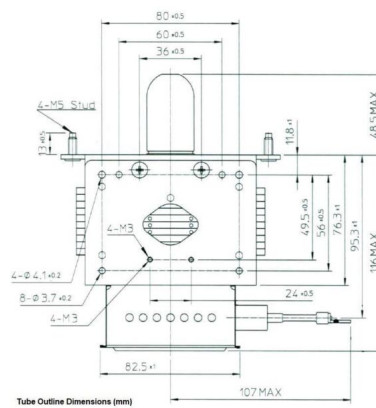

MAGNETRON - MB2568A-110CH

Category: Magnetrons

BILDERGALERIE

ADDITIONAL INFORMATION

Typ	Magnetron
OEM Item Number	MB2568A -110CH
Output Power CW [W]	2000
Frequency [MHz]	2450
ISM Band	S-Band
Cooling	water-cooled
Orientation of HV and cooling connectors	0°
Fastening / Studs	4 x Through-hole 5,8 (no studs)
Orientation HV to fastening	0°
Magnet	Packaged magnet
Cooling Connector Type	G1/4" Female Thread
Temperature sensor	-