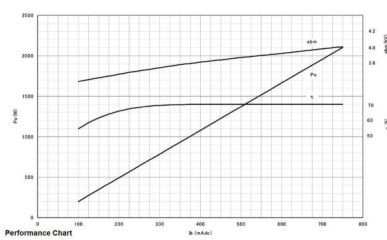

MAGNETRON - MB2568A-110CH

Category: Magnetrons

BILDERGALERIE

ADDITIONAL INFORMATION

Typ	Magnetron
OEM Item Number	MB2568A -110CH
Output Power CW [W]	2000
Frequency [MHz]	2450
ISM Band	S-Band
Cooling	water-cooled
Orientation of HV and cooling connectors	0°
Fastening / Studs	4 x Through-hole 5,8 (no studs)
Orientation HV to fastening	0°
Magnet	Packaged magnet
Cooling Connector Type	G1/4" Female Thread
Temperature sensor	-