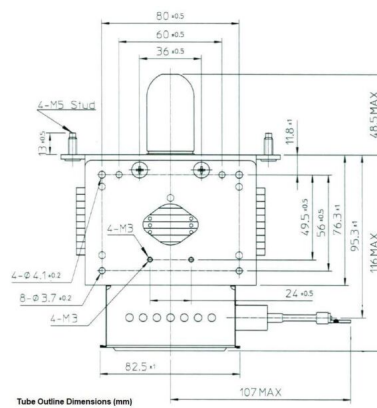

MAGNETRON - MB2568A-110CH

Category: Magnetrons

BILDERGALERIE

ADDITIONAL INFORMATION

Typ	Magnetron
OEM Item Number	MB2568A -110CH
Output Power CW [W]	2000
Frequency [MHz]	2450
ISM Band	S-Band
Cooling	water-cooled
Orientation of HV and cooling connectors	0°
Fastening / Studs	4 x Through-hole 5,8 (no studs)
Orientation HV to fastening	0°
Magnet	Packaged magnet
Cooling Connector Type	G1/4" Female Thread
Temperature sensor	-