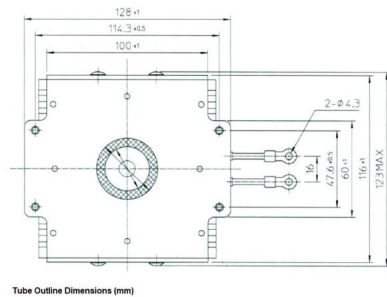

MAGNETRON - MB2568A-110CH

Category: Magnetrons

BILDERGALERIE

ADDITIONAL INFORMATION

Typ	Magnetron
OEM Item Number	MB2568A -110CH
Output Power CW [W]	2000
Frequency [MHz]	2450
ISM Band	S-Band
Cooling	water-cooled
Orientation of HV and cooling connectors	0°
Fastening / Studs	4 x Through-hole 5,8 (no studs)
Orientation HV to fastening	0°
Magnet	Packaged magnet
Cooling Connector Type	G1/4" Female Thread
Temperature sensor	-