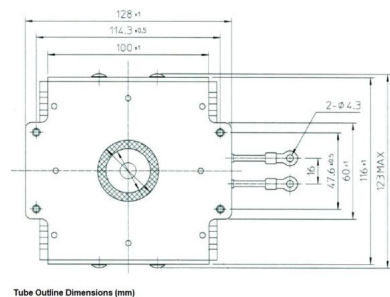

MAGNETRON - MB2568A-110CH

Category: Magnetrons

BILDERGALERIE

ADDITIONAL INFORMATION

Typ	Magnetron
OEM Item Number	MB2568A -110CH
Output Power CW [W]	2000
Frequency [MHz]	2450
ISM Band	S-Band
Cooling	water-cooled
Orientation of HV and cooling connectors	0°
Fastening / Studs	4 x Through-hole 5,8 (no studs)
Orientation HV to fastening	0°
Magnet	Packaged magnet
Cooling Connector Type	G1/4" Female Thread
Temperature sensor	-