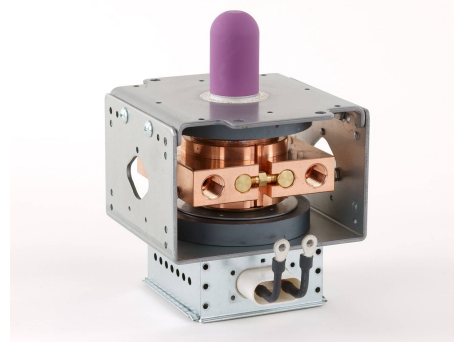

MAGNETRON - MB2568A-110CH

Category: Magnetrons

BILDERGALERIE

ADDITIONAL INFORMATION

Typ	Magnetron
OEM Item Number	MB2568A -110CH
Output Power CW [W]	2000
Frequency [MHz]	2450
ISM Band	S-Band
Cooling	water-cooled
Orientation of HV and cooling connectors	0°
Fastening / Studs	4 x Through-hole 5,8 (no studs)
Orientation HV to fastening	0°
Magnet	Packaged magnet
Cooling Connector Type	G1/4" Female Thread
Temperature sensor	-