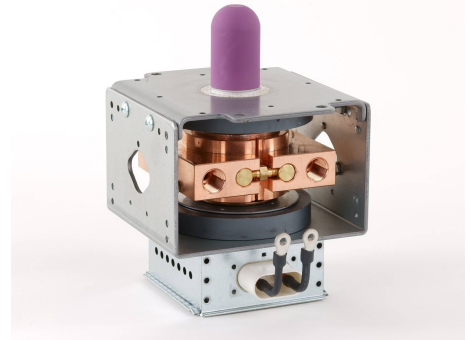

MAGNETRON - MB2568A-110CH

Category: Magnetrons

BILDERGALERIE

ADDITIONAL INFORMATION

Typ	Magnetron
OEM Item Number	MB2568A -110CH
Output Power CW [W]	2000
Frequency [MHz]	2450
ISM Band	S-Band
Cooling	water-cooled
Orientation of HV and cooling connectors	0°
Fastening / Studs	4 x Through-hole 5,8 (no studs)
Orientation HV to fastening	0°
Magnet	Packaged magnet
Cooling Connector Type	G1/4" Female Thread
Temperature sensor	-