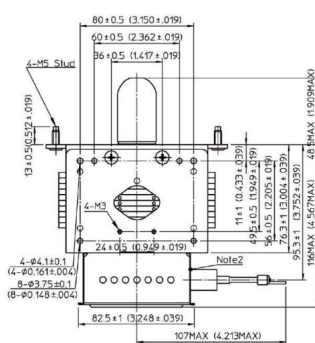

# MAGNETRON - MB2568A-120CC

Category: Magnetrons

## BILDERGALERIE

Tube Outline Dimensions (mm(Inch))

Tube Outline Dimensions (mm(Inch))

## ADDITIONAL INFORMATION

<b>Typ</b>	Magnetron
<b>OEM Item Number</b>	MB2568A-120CC
<b>Output Power CW [W]</b>	2000
<b>Frequency [MHz]</b>	2450
<b>ISM Band</b>	S-Band
<b>Cooling</b>	water-cooled
<b>Orientation of HV and cooling connectors</b>	180°
<b>Fastening / Studs</b>	4 x Through-hole 5,8 (no studs)
<b>Orientation HV to fastening</b>	0°
<b>Magnet</b>	Packaged magnet
<b>Cooling Connector Type</b>	G1/4" Female Thread
<b>Temperature sensor</b>	-