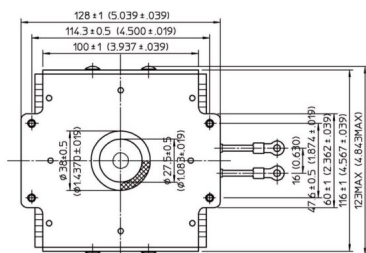

## BILDERGALERIE

Tube Outline Dimensions (mm(Inch))

Tube Outline Dimensions (mm(Inch))

## ADDITIONAL INFORMATION

<b>Typ</b>	Magnetron
<b>OEM Item Number</b>	MB2568A-120CC
<b>Output Power CW [W]</b>	2000
<b>Frequency [MHz]</b>	2450
<b>ISM Band</b>	S-Band
<b>Cooling</b>	water-cooled
<b>Orientation of HV and cooling connectors</b>	180°
<b>Fastening / Studs</b>	4 x Through-hole 5,8 (no studs)
<b>Orientation HV to fastening</b>	0°
<b>Magnet</b>	Packaged magnet
<b>Cooling Connector Type</b>	G1/4" Female Thread
<b>Temperature sensor</b>	-