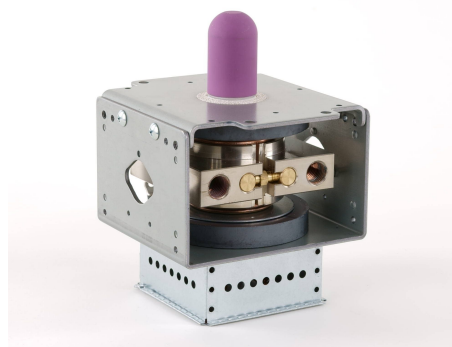

# MAGNETRON - MB2568A-120CC

Category: Magnetrons

## BILDERGALERIE

Tube Outline Dimensions (mm(Inch))

Tube Outline Dimensions (mm(Inch))

## ADDITIONAL INFORMATION

<b>Typ</b>	Magnetron
<b>OEM Item Number</b>	MB2568A-120CC
<b>Output Power CW [W]</b>	2000
<b>Frequency [MHz]</b>	2450
<b>ISM Band</b>	S-Band
<b>Cooling</b>	water-cooled
<b>Orientation of HV and cooling connectors</b>	180°
<b>Fastening / Studs</b>	4 x Through-hole 5,8 (no studs)
<b>Orientation HV to fastening</b>	0°
<b>Magnet</b>	Packaged magnet
<b>Cooling Connector Type</b>	G1/4" Female Thread
<b>Temperature sensor</b>	-