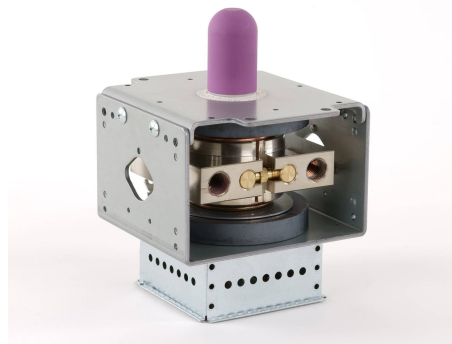

# MAGNETRON - MB2568A-120CC

Category: Magnetrons

## BILDERGALERIE

Tube Outline Dimensions (mm(Inch))

Tube Outline Dimensions (mm(Inch))

## ADDITIONAL INFORMATION

<b>Typ</b>	Magnetron
<b>OEM Item Number</b>	MB2568A-120CC
<b>Output Power CW [W]</b>	2000
<b>Frequency [MHz]</b>	2450
<b>ISM Band</b>	S-Band
<b>Cooling</b>	water-cooled
<b>Orientation of HV and cooling connectors</b>	180°
<b>Fastening / Studs</b>	4 x Through-hole 5,8 (no studs)
<b>Orientation HV to fastening</b>	0°
<b>Magnet</b>	Packaged magnet
<b>Cooling Connector Type</b>	G1/4" Female Thread
<b>Temperature sensor</b>	-