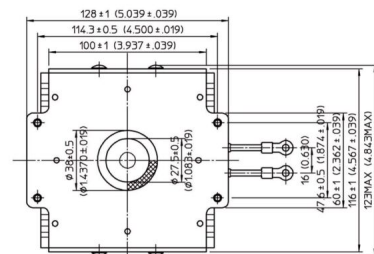

## BILDERGALERIE

Tube Outline Dimensions (mm(inch))

Tube Outline Dimensions (mm(inch))

## ADDITIONAL INFORMATION

<b>Typ</b>	Magnetron
<b>OEM Item Number</b>	MB2568A-120CH
<b>Output Power CW [W]</b>	2000
<b>Frequency [MHz]</b>	2450
<b>ISM Band</b>	S-Band
<b>Cooling</b>	water-cooled
<b>Orientation of HV and cooling connectors</b>	180°
<b>Fastening / Studs</b>	4 x Through-hole 5,8 (no studs)
<b>Orientation HV to fastening</b>	0°
<b>Magnet</b>	Packaged magnet
<b>Cooling Connector Type</b>	G1/4" Female Thread
<b>Temperature sensor</b>	-