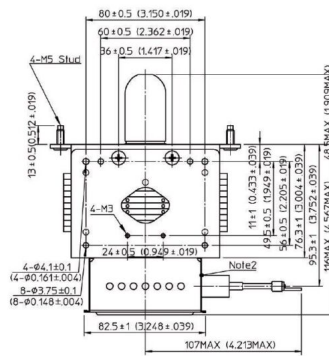

# MAGNETRON - MB2568A-120CH

Category: Magnetrons

## BILDERGALERIE

Tube Outline Dimensions (mm(inch))

Tube Outline Dimensions (mm(inch))

## ADDITIONAL INFORMATION

<b>Typ</b>	Magnetron
<b>OEM Item Number</b>	MB2568A-120CH
<b>Output Power CW [W]</b>	2000
<b>Frequency [MHz]</b>	2450
<b>ISM Band</b>	S-Band
<b>Cooling</b>	water-cooled
<b>Orientation of HV and cooling connectors</b>	180°
<b>Fastening / Studs</b>	4 x Through-hole 5,8 (no studs)
<b>Orientation HV to fastening</b>	0°
<b>Magnet</b>	Packaged magnet
<b>Cooling Connector Type</b>	G1/4" Female Thread
<b>Temperature sensor</b>	-