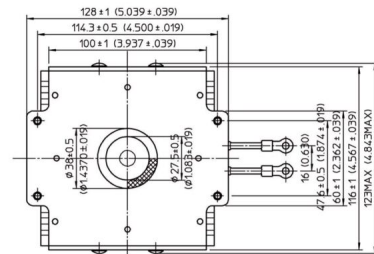

## BILDERGALERIE

Tube Outline Dimensions (mm(inch))

Tube Outline Dimensions (mm(inch))

## ADDITIONAL INFORMATION

<b>Typ</b>	Magnetron
<b>OEM Item Number</b>	MB2568A-120CH
<b>Output Power CW [W]</b>	2000
<b>Frequency [MHz]</b>	2450
<b>ISM Band</b>	S-Band
<b>Cooling</b>	water-cooled
<b>Orientation of HV and cooling connectors</b>	180°
<b>Fastening / Studs</b>	4 x Through-hole 5,8 (no studs)
<b>Orientation HV to fastening</b>	0°
<b>Magnet</b>	Packaged magnet
<b>Cooling Connector Type</b>	G1/4" Female Thread
<b>Temperature sensor</b>	-