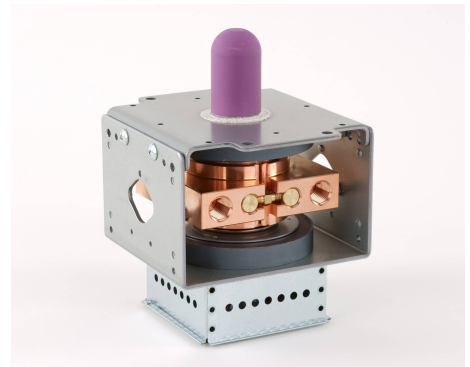

# MAGNETRON - MB2568A-120CH

Category: Magnetrons

## BILDERGALERIE

Tube Outline Dimensions (mm(inch))

Tube Outline Dimensions (mm(inch))

## ADDITIONAL INFORMATION

<b>Typ</b>	Magnetron
<b>OEM Item Number</b>	MB2568A-120CH
<b>Output Power CW [W]</b>	2000
<b>Frequency [MHz]</b>	2450
<b>ISM Band</b>	S-Band
<b>Cooling</b>	water-cooled
<b>Orientation of HV and cooling connectors</b>	180°
<b>Fastening / Studs</b>	4 x Through-hole 5,8 (no studs)
<b>Orientation HV to fastening</b>	0°
<b>Magnet</b>	Packaged magnet
<b>Cooling Connector Type</b>	G1/4" Female Thread
<b>Temperature sensor</b>	-