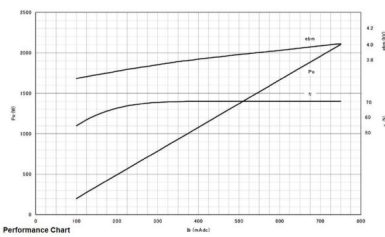

## BILDERGALERIE

Tube Outline Dimensions (mm(inch))

Tube Outline Dimensions (mm(inch))

## ADDITIONAL INFORMATION

<b>Typ</b>	Magnetron
<b>OEM Item Number</b>	MB2568A-120CH
<b>Output Power CW [W]</b>	2000
<b>Frequency [MHz]</b>	2450
<b>ISM Band</b>	S-Band
<b>Cooling</b>	water-cooled
<b>Orientation of HV and cooling connectors</b>	180°
<b>Fastening / Studs</b>	4 x Through-hole 5,8 (no studs)
<b>Orientation HV to fastening</b>	0°
<b>Magnet</b>	Packaged magnet
<b>Cooling Connector Type</b>	G1/4" Female Thread
<b>Temperature sensor</b>	-