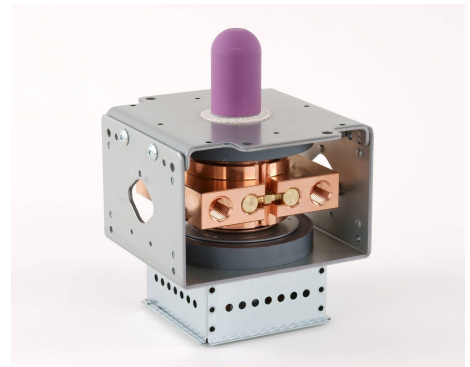

# MAGNETRON - MB2568A-120CH\_HB01

Category: Magnetrons

## BILDERGALERIE

Tube Outline Dimensions (mm(inch))

Tube Outline Dimensions (mm(inch))

## ADDITIONAL INFORMATION

<b>Typ</b>	Magnetron
<b>OEM Item Number</b>	
<b>Output Power CW [W]</b>	2000
<b>Frequency [MHz]</b>	2450
<b>ISM Band</b>	S-Band
<b>Cooling</b>	water-cooled
<b>Orientation of HV and cooling connectors</b>	180°
<b>Fastening / Studs</b>	4 x Through-hole 5,8 (no studs)
<b>Orientation HV to fastening</b>	0°
<b>Magnet</b>	Packaged magnet
<b>Cooling Connector Type</b>	G1/4" Female Thread
<b>Temperature sensor</b>	-