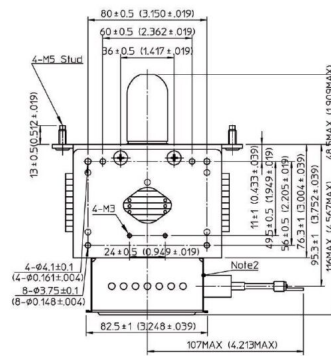

# MAGNETRON - MB2568A-120CH\_HB01

Category: Magnetrons

## BILDERGALERIE

Tube Outline Dimensions (mm(inch))

Tube Outline Dimensions (mm(inch))

## ADDITIONAL INFORMATION

<b>Typ</b>	Magnetron
<b>OEM Item Number</b>	
<b>Output Power CW [W]</b>	2000
<b>Frequency [MHz]</b>	2450
<b>ISM Band</b>	S-Band
<b>Cooling</b>	water-cooled
<b>Orientation of HV and cooling connectors</b>	180°
<b>Fastening / Studs</b>	4 x Through-hole 5,8 (no studs)
<b>Orientation HV to fastening</b>	0°
<b>Magnet</b>	Packaged magnet
<b>Cooling Connector Type</b>	G1/4" Female Thread
<b>Temperature sensor</b>	-