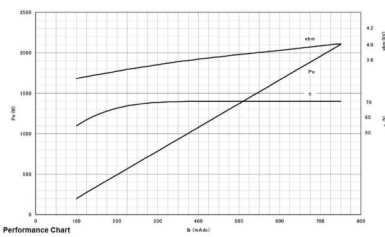

## BILDERGALERIE

Tube Outline Dimensions (mm(inch))

Tube Outline Dimensions (mm(inch))

## ADDITIONAL INFORMATION

<b>Typ</b>	Magnetron
<b>OEM Item Number</b>	
<b>Output Power CW [W]</b>	2000
<b>Frequency [MHz]</b>	2450
<b>ISM Band</b>	S-Band
<b>Cooling</b>	water-cooled
<b>Orientation of HV and cooling connectors</b>	180°
<b>Fastening / Studs</b>	4 x Through-hole 5,8 (no studs)
<b>Orientation HV to fastening</b>	0°
<b>Magnet</b>	Packaged magnet
<b>Cooling Connector Type</b>	G1/4" Female Thread
<b>Temperature sensor</b>	-