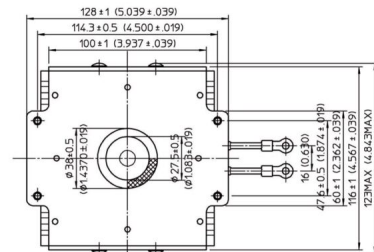

## BILDERGALERIE

Tube Outline Dimensions (mm(inch))

Tube Outline Dimensions (mm(inch))

## ADDITIONAL INFORMATION

<b>Typ</b>	Magnetron
<b>OEM Item Number</b>	
<b>Output Power CW [W]</b>	2000
<b>Frequency [MHz]</b>	2450
<b>ISM Band</b>	S-Band
<b>Cooling</b>	water-cooled
<b>Orientation of HV and cooling connectors</b>	180°
<b>Fastening / Studs</b>	4 x Through-hole 5,8 (no studs)
<b>Orientation HV to fastening</b>	0°
<b>Magnet</b>	Packaged magnet
<b>Cooling Connector Type</b>	G1/4" Female Thread
<b>Temperature sensor</b>	-