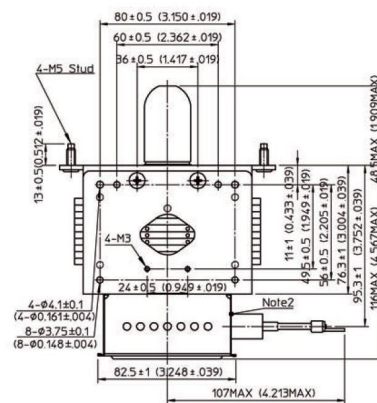

# MAGNETRON - MB2568A-120CK

Category: Magnetrons

Tube Outline Dimensions (mm(inch))

## BILDERGALERIE

Tube Outline Dimensions (mm(inch))

## ADDITIONAL INFORMATION

<b>Typ</b>	Magnetron
<b>OEM Item Number</b>	MB2568A-120CK
<b>Output Power CW [W]</b>	2000
<b>Frequency [MHz]</b>	2450
<b>ISM Band</b>	S-Band
<b>Cooling</b>	water-cooled
<b>Orientation of HV and cooling connectors</b>	180°
<b>Fastening / Studs</b>	4 x Through-hole 5,8 (no studs)
<b>Orientation HV to fastening</b>	0°
<b>Magnet</b>	Packaged magnet
<b>Cooling Connector Type</b>	Hose Nipple Ø9 mm
<b>Temperature sensor</b>	-