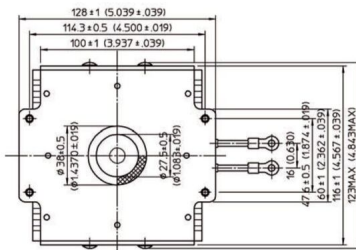

MAGNETRON - MB2568A-120CK

Category: Magnetrons

Tube Outline Dimensions (mm(inch))

BILDERGALERIE

Tube Outline Dimensions (mm(inch))

ADDITIONAL INFORMATION

Typ	Magnetron
OEM Item Number	MB2568A-120CK
Output Power CW [W]	2000
Frequency [MHz]	2450
ISM Band	S-Band
Cooling	water-cooled
Orientation of HV and cooling connectors	180°
Fastening / Studs	4 x Through-hole 5,8 (no studs)
Orientation HV to fastening	0°
Magnet	Packaged magnet
Cooling Connector Type	Hose Nipple Ø9 mm
Temperature sensor	-