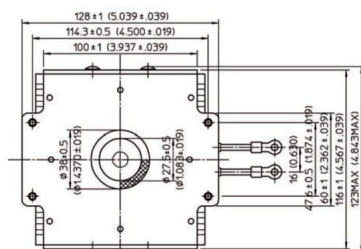

# MAGNETRON - MB2568A-120CK

Category: Magnetrons

Tube Outline Dimensions (mm(inch))

## BILDERGALERIE

Tube Outline Dimensions (mm(inch))

## ADDITIONAL INFORMATION

<b>Typ</b>	Magnetron
<b>OEM Item Number</b>	MB2568A-120CK
<b>Output Power CW [W]</b>	2000
<b>Frequency [MHz]</b>	2450
<b>ISM Band</b>	S-Band
<b>Cooling</b>	water-cooled
<b>Orientation of HV and cooling connectors</b>	180°
<b>Fastening / Studs</b>	4 x Through-hole 5,8 (no studs)
<b>Orientation HV to fastening</b>	0°
<b>Magnet</b>	Packaged magnet
<b>Cooling Connector Type</b>	Hose Nipple Ø9 mm
<b>Temperature sensor</b>	-