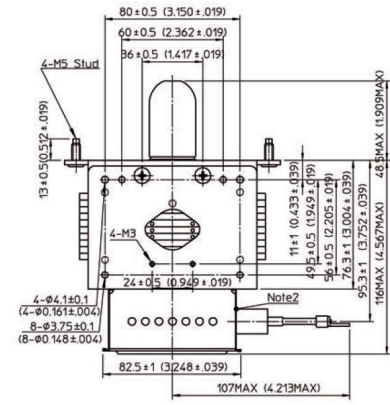

MAGNETRON - MB2568A-120CK

Category: Magnetrons

Tube Outline Dimensions (mm(inch))

BILDERGALERIE

Tube Outline Dimensions (mm(inch))

ADDITIONAL INFORMATION

Typ	Magnetron
OEM Item Number	MB2568A-120CK
Output Power CW [W]	2000
Frequency [MHz]	2450
ISM Band	S-Band
Cooling	water-cooled
Orientation of HV and cooling connectors	180°
Fastening / Studs	4 x Through-hole 5,8 (no studs)
Orientation HV to fastening	0°
Magnet	Packaged magnet
Cooling Connector Type	Hose Nipple Ø9 mm
Temperature sensor	-