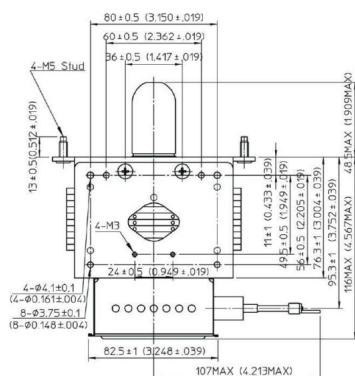

MAGNETRON - MB2568A-120ED

Category: Magnetrons

BILDERGALERIE

Tube Outline Dimensions (mm(inch))

Tube Outline Dimensions (mm(inch))

ADDITIONAL INFORMATION

Typ	Magnetron
OEM Item Number	MB2568A-120ED
Output Power CW [W]	2000
Frequency [MHz]	2450
ISM Band	S-Band
Cooling	water-cooled
Orientation of HV and cooling connectors	180°
Fastening / Studs	4 x Through-hole 5,8 (no studs)
Orientation HV to fastening	0°
Magnet	Packaged magnet
Cooling Connector Type	Hose Nipple Ø9 mm
Temperature sensor	-