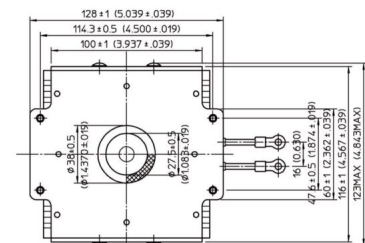

MAGNETRON - MB2568A-120ED

Category: Magnetrons

BILDERGALERIE

Tube Outline Dimensions (mm(inch))

Tube Outline Dimensions (mm(inch))

ADDITIONAL INFORMATION

Typ	Magnetron
OEM Item Number	MB2568A-120ED
Output Power CW [W]	2000
Frequency [MHz]	2450
ISM Band	S-Band
Cooling	water-cooled
Orientation of HV and cooling connectors	180°
Fastening / Studs	4 x Through-hole 5,8 (no studs)
Orientation HV to fastening	0°
Magnet	Packaged magnet
Cooling Connector Type	Hose Nipple Ø9 mm
Temperature sensor	-