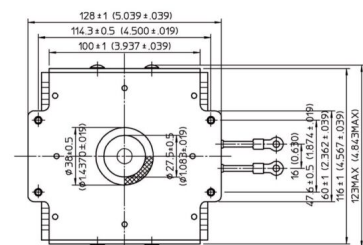

MAGNETRON - MB2568A-120ED

Category: Magnetrons

BILDERGALERIE

Tube Outline Dimensions (mm(inch))

Tube Outline Dimensions (mm(inch))

ADDITIONAL INFORMATION

Typ	Magnetron
OEM Item Number	MB2568A-120ED
Output Power CW [W]	2000
Frequency [MHz]	2450
ISM Band	S-Band
Cooling	water-cooled
Orientation of HV and cooling connectors	180°
Fastening / Studs	4 x Through-hole 5,8 (no studs)
Orientation HV to fastening	0°
Magnet	Packaged magnet
Cooling Connector Type	Hose Nipple Ø9 mm
Temperature sensor	-