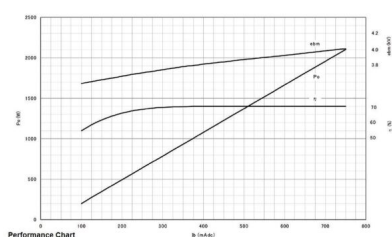

MAGNETRON - MB2568A-120ED

Category: Magnetrons

BILDERGALERIE

Tube Outline Dimensions (mm(inch))

Tube Outline Dimensions (mm(inch))

ADDITIONAL INFORMATION

Typ	Magnetron
OEM Item Number	MB2568A-120ED
Output Power CW [W]	2000
Frequency [MHz]	2450
ISM Band	S-Band
Cooling	water-cooled
Orientation of HV and cooling connectors	180°
Fastening / Studs	4 x Through-hole 5,8 (no studs)
Orientation HV to fastening	0°
Magnet	Packaged magnet
Cooling Connector Type	Hose Nipple Ø9 mm
Temperature sensor	-