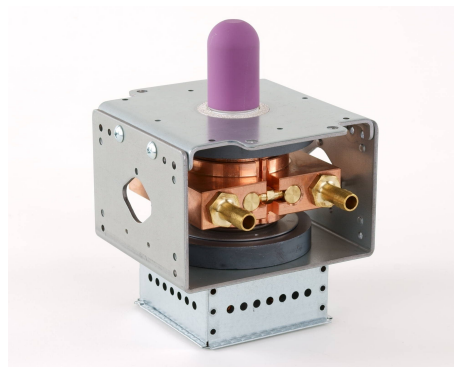

MAGNETRON - MB2568A-120ED

Category: Magnetrons

BILDERGALERIE

Tube Outline Dimensions (mm(inch))

Tube Outline Dimensions (mm(inch))

ADDITIONAL INFORMATION

Typ	Magnetron
OEM Item Number	MB2568A-120ED
Output Power CW [W]	2000
Frequency [MHz]	2450
ISM Band	S-Band
Cooling	water-cooled
Orientation of HV and cooling connectors	180°
Fastening / Studs	4 x Through-hole 5,8 (no studs)
Orientation HV to fastening	0°
Magnet	Packaged magnet
Cooling Connector Type	Hose Nipple Ø9 mm
Temperature sensor	-