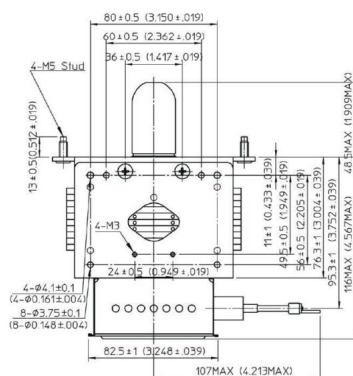

MAGNETRON - MB2568A-120ED

Category: Magnetrons

BILDERGALERIE

Tube Outline Dimensions (mm(inch))

Tube Outline Dimensions (mm(inch))

ADDITIONAL INFORMATION

Typ	Magnetron
OEM Item Number	MB2568A-120ED
Output Power CW [W]	2000
Frequency [MHz]	2450
ISM Band	S-Band
Cooling	water-cooled
Orientation of HV and cooling connectors	180°
Fastening / Studs	4 x Through-hole 5,8 (no studs)
Orientation HV to fastening	0°
Magnet	Packaged magnet
Cooling Connector Type	Hose Nipple Ø9 mm
Temperature sensor	-