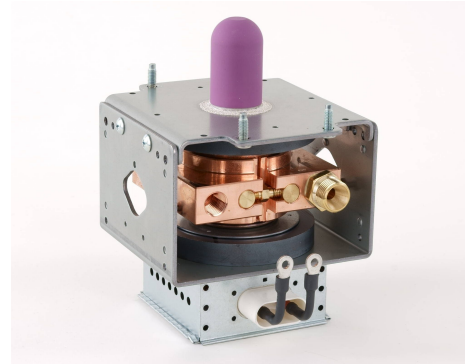

MAGNETRON - MB2568A-150CH

Category: Magnetrons

BILDERGALERIE

ADDITIONAL INFORMATION

| | |
|---|--|
| Typ | Magnetron |
| OEM Item Number | MB2568A -150CH |
| Output Power CW [W] | 2000 |
| Frequency [MHz] | 2450 |
| ISM Band | S-Band |
| Cooling | water-cooled |
| Orientation of HV and cooling connectors | 0° |
| Fastening / Studs | 2x M5 Bolt (Studs) |
| Orientation HV to fastening | 0° |
| Magnet | Packaged magnet |
| Cooling Connector Type | 1x G1/4 Female Thread / 1x G3/8" Male Thread |
| Temperature sensor | - |