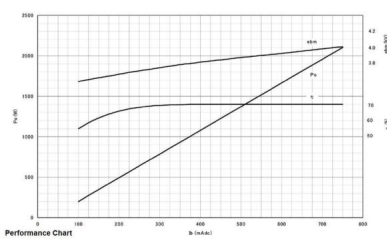

MAGNETRON - MB2568A-150CH

Category: Magnetrons

BILDERGALERIE

ADDITIONAL INFORMATION

| | |
|---|--|
| Typ | Magnetron |
| OEM Item Number | MB2568A -150CH |
| Output Power CW [W] | 2000 |
| Frequency [MHz] | 2450 |
| ISM Band | S-Band |
| Cooling | water-cooled |
| Orientation of HV and cooling connectors | 0° |
| Fastening / Studs | 2x M5 Bolt (Studs) |
| Orientation HV to fastening | 0° |
| Magnet | Packaged magnet |
| Cooling Connector Type | 1x G1/4 Female Thread / 1x G3/8" Male Thread |
| Temperature sensor | - |