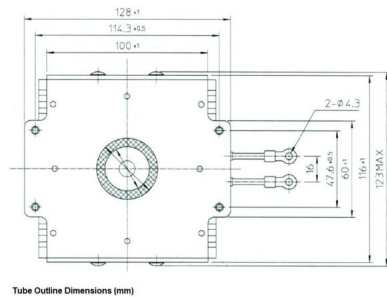

MAGNETRON - MB2568A-150CH

Category: Magnetrons

BILDERGALERIE

ADDITIONAL INFORMATION

| | |
|---|--|
| Typ | Magnetron |
| OEM Item Number | MB2568A -150CH |
| Output Power CW [W] | 2000 |
| Frequency [MHz] | 2450 |
| ISM Band | S-Band |
| Cooling | water-cooled |
| Orientation of HV and cooling connectors | 0° |
| Fastening / Studs | 2x M5 Bolt (Studs) |
| Orientation HV to fastening | 0° |
| Magnet | Packaged magnet |
| Cooling Connector Type | 1x G1/4 Female Thread / 1x G3/8" Male Thread |
| Temperature sensor | - |