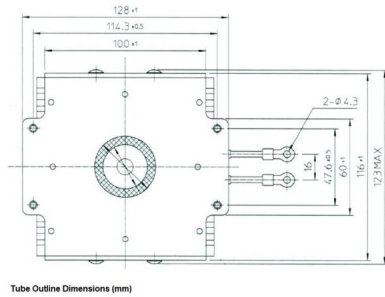

MAGNETRON - MB2568A-150CH

Category: Magnetrons

BILDERGALERIE

ADDITIONAL INFORMATION

Typ	Magnetron
OEM Item Number	MB2568A -150CH
Output Power CW [W]	2000
Frequency [MHz]	2450
ISM Band	S-Band
Cooling	water-cooled
Orientation of HV and cooling connectors	0°
Fastening / Studs	2x M5 Bolt (Studs)
Orientation HV to fastening	0°
Magnet	Packaged magnet
Cooling Connector Type	1x G1/4 Female Thread / 1x G3/8" Male Thread
Temperature sensor	-