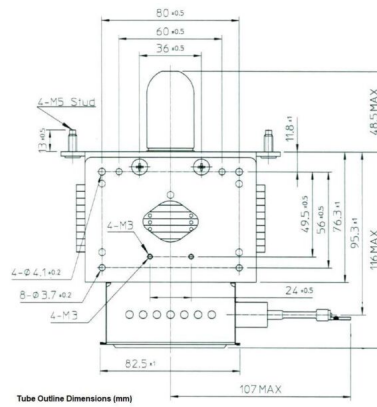

MAGNETRON - MB2568A-150CH

Category: Magnetrons

BILDERGALERIE

ADDITIONAL INFORMATION

Typ	Magnetron
OEM Item Number	MB2568A -150CH
Output Power CW [W]	2000
Frequency [MHz]	2450
ISM Band	S-Band
Cooling	water-cooled
Orientation of HV and cooling connectors	0°
Fastening / Studs	2x M5 Bolt (Studs)
Orientation HV to fastening	0°
Magnet	Packaged magnet
Cooling Connector Type	1x G1/4 Female Thread / 1x G3/8" Male Thread
Temperature sensor	-