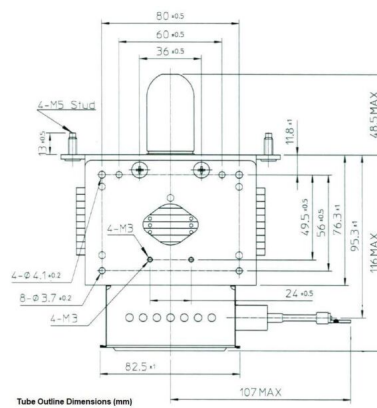

MAGNETRON - MB2568A-150CH

Category: Magnetrons

BILDERGALERIE

ADDITIONAL INFORMATION

| | |
|---|--|
| Typ | Magnetron |
| OEM Item Number | MB2568A -150CH |
| Output Power CW [W] | 2000 |
| Frequency [MHz] | 2450 |
| ISM Band | S-Band |
| Cooling | water-cooled |
| Orientation of HV and cooling connectors | 0° |
| Fastening / Studs | 2x M5 Bolt (Studs) |
| Orientation HV to fastening | 0° |
| Magnet | Packaged magnet |
| Cooling Connector Type | 1x G1/4 Female Thread / 1x G3/8" Male Thread |
| Temperature sensor | - |