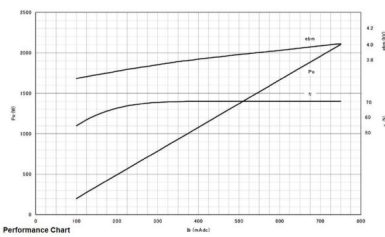

MAGNETRON - MB2568A-150CH

Category: Magnetrons

BILDERGALERIE

ADDITIONAL INFORMATION

Typ	Magnetron
OEM Item Number	MB2568A -150CH
Output Power CW [W]	2000
Frequency [MHz]	2450
ISM Band	S-Band
Cooling	water-cooled
Orientation of HV and cooling connectors	0°
Fastening / Studs	2x M5 Bolt (Studs)
Orientation HV to fastening	0°
Magnet	Packaged magnet
Cooling Connector Type	1x G1/4 Female Thread / 1x G3/8" Male Thread
Temperature sensor	-