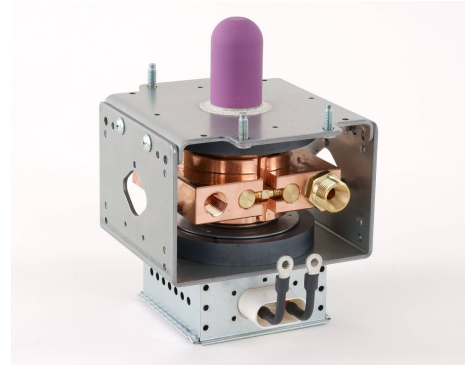

MAGNETRON - MB2568A-150CH

Category: Magnetrons

BILDERGALERIE

ADDITIONAL INFORMATION

Typ	Magnetron
OEM Item Number	MB2568A -150CH
Output Power CW [W]	2000
Frequency [MHz]	2450
ISM Band	S-Band
Cooling	water-cooled
Orientation of HV and cooling connectors	0°
Fastening / Studs	2x M5 Bolt (Studs)
Orientation HV to fastening	0°
Magnet	Packaged magnet
Cooling Connector Type	1x G1/4 Female Thread / 1x G3/8" Male Thread
Temperature sensor	-