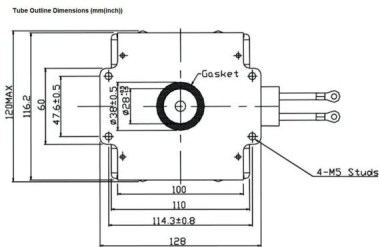

MAGNETRON - MB2578A-120FH

Category: Magnetrons

Tube Outline Dimensions (mm(Inch))

BILDERGALERIE

ADDITIONAL INFORMATION

Typ	Magnetron
OEM Item Number	MB2578A-120FH
Output Power CW [W]	2000
Frequency [MHz]	2450
ISM Band	S-Band
Cooling	water-cooled
Orientation of HV and cooling connectors	180°
Fastening / Studs	4 x Through-hole 5,8 (no studs)
Orientation HV to fastening	0°
Magnet	Packaged magnet
Cooling Connector Type	G1/4" Female Thread
Temperature sensor	-