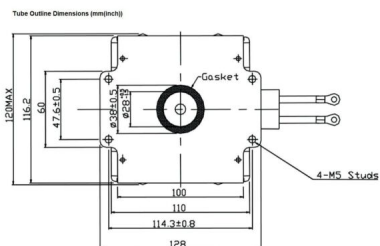

MAGNETRON - MB2578A-120FH

Category: Magnetrons

Tube Outline Dimensions (mm(inch))

BILDERGALERIE

ADDITIONAL INFORMATION

Typ	Magnetron
OEM Item Number	MB2578A-120FH
Output Power CW [W]	2000
Frequency [MHz]	2450
ISM Band	S-Band
Cooling	water-cooled
Orientation of HV and cooling connectors	180°
Fastening / Studs	4 x Through-hole 5,8 (no studs)
Orientation HV to fastening	0°
Magnet	Packaged magnet
Cooling Connector Type	G1/4" Female Thread
Temperature sensor	-