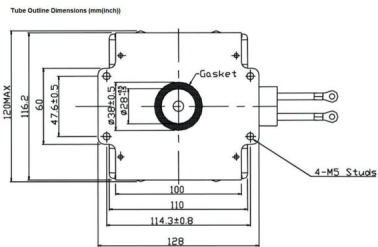

MAGNETRON - MB2578A-120FH

Category: Magnetrons

Tube Outline Dimensions (mm(Inch))

BILDERGALERIE

ADDITIONAL INFORMATION

Typ	Magnetron
OEM Item Number	MB2578A-120FH
Output Power CW [W]	2000
Frequency [MHz]	2450
ISM Band	S-Band
Cooling	water-cooled
Orientation of HV and cooling connectors	180°
Fastening / Studs	4 x Through-hole 5,8 (no studs)
Orientation HV to fastening	0°
Magnet	Packaged magnet
Cooling Connector Type	G1/4" Female Thread
Temperature sensor	-