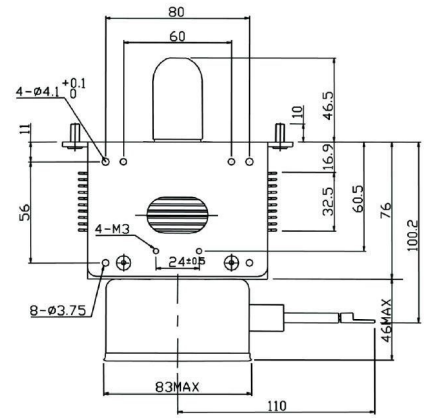

MAGNETRON - MB2578A-120FH

Category: Magnetrons

Tube Outline Dimensions (mm(Inch))

BILDERGALERIE

ADDITIONAL INFORMATION

Typ	Magnetron
OEM Item Number	MB2578A-120FH
Output Power CW [W]	2000
Frequency [MHz]	2450
ISM Band	S-Band
Cooling	water-cooled
Orientation of HV and cooling connectors	180°
Fastening / Studs	4 x Through-hole 5,8 (no studs)
Orientation HV to fastening	0°
Magnet	Packaged magnet
Cooling Connector Type	G1/4" Female Thread
Temperature sensor	-