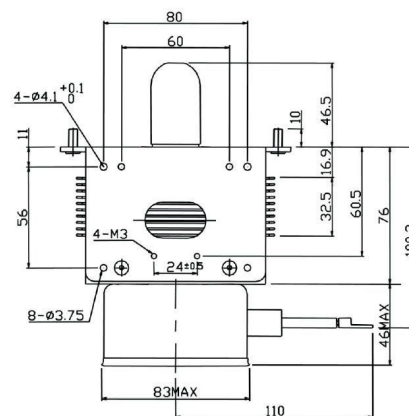

MAGNETRON - MB2578A-120FH

Category: Magnetrons

Tube Outline Dimensions (mm(inch))

BILDERGALERIE

ADDITIONAL INFORMATION

Typ	Magnetron
OEM Item Number	MB2578A-120FH
Output Power CW [W]	2000
Frequency [MHz]	2450
ISM Band	S-Band
Cooling	water-cooled
Orientation of HV and cooling connectors	180°
Fastening / Studs	4 x Through-hole 5,8 (no studs)
Orientation HV to fastening	0°
Magnet	Packaged magnet
Cooling Connector Type	G1/4" Female Thread
Temperature sensor	-