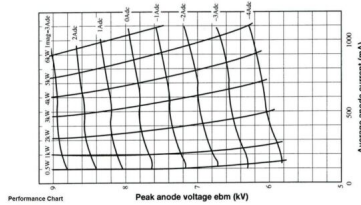

BILDERGALERIE

Tube Outline Dimensions (mm(inch))