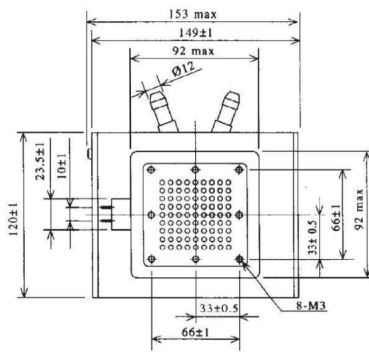

## BILDERGALERIE

Tube Outline Dimensions (mm(inch))

Tube Outline Dimensions (mm(inch))

## ADDITIONAL INFORMATION

<b>Typ</b>	Magnetron
<b>OEM Item Number</b>	MB2727A-140DC
<b>Output Power CW [W]</b>	6000
<b>Frequency [MHz]</b>	2450
<b>ISM Band</b>	S-Band
<b>Cooling</b>	water-cooled
<b>Orientation of HV and cooling connectors</b>	90°
<b>Fastening / Studs</b>	2x M5 Bolt (Studs)
<b>Orientation HV to fastening</b>	90°
<b>Magnet</b>	E-Magnet + Packaged magnet
<b>Cooling Connector Type</b>	Hose Nipple Ø12 mm
<b>Temperature sensor</b>	50 °C (122 °F)