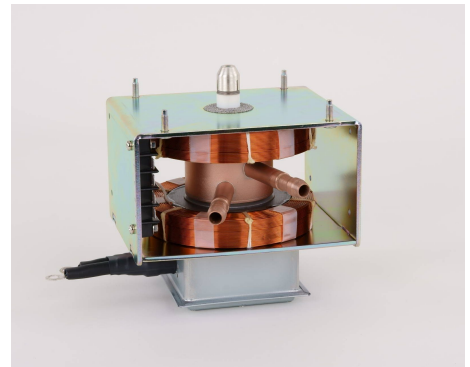

# MAGNETRON - MB2727A-140DC

Category: Magnetrons

## BILDERGALERIE

Tube Outline Dimensions (mm(inch))

Tube Outline Dimensions (mm(inch))

## ADDITIONAL INFORMATION

<b>Typ</b>	Magnetron
<b>OEM Item Number</b>	MB2727A-140DC
<b>Output Power CW [W]</b>	6000
<b>Frequency [MHz]</b>	2450
<b>ISM Band</b>	S-Band
<b>Cooling</b>	water-cooled
<b>Orientation of HV and cooling connectors</b>	90°
<b>Fastening / Studs</b>	2x M5 Bolt (Studs)
<b>Orientation HV to fastening</b>	90°
<b>Magnet</b>	E-Magnet + Packaged magnet
<b>Cooling Connector Type</b>	Hose Nipple Ø12 mm
<b>Temperature sensor</b>	50 °C (122 °F)