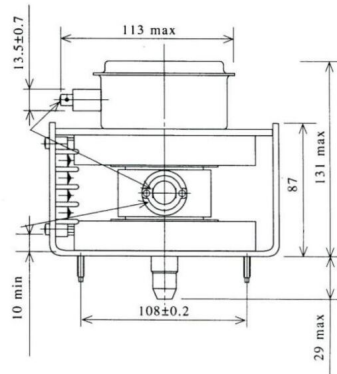

## BILDERGALERIE

Tube Outline Dimensions (mm(inch))

Tube Outline Dimensions (mm(inch))

## ADDITIONAL INFORMATION

<b>Typ</b>	Magnetron
<b>OEM Item Number</b>	MB2727A-140DC
<b>Output Power CW [W]</b>	6000
<b>Frequency [MHz]</b>	2450
<b>ISM Band</b>	S-Band
<b>Cooling</b>	water-cooled
<b>Orientation of HV and cooling connectors</b>	90°
<b>Fastening / Studs</b>	2x M5 Bolt (Studs)
<b>Orientation HV to fastening</b>	90°
<b>Magnet</b>	E-Magnet + Packaged magnet
<b>Cooling Connector Type</b>	Hose Nipple Ø12 mm
<b>Temperature sensor</b>	50 °C (122 °F)