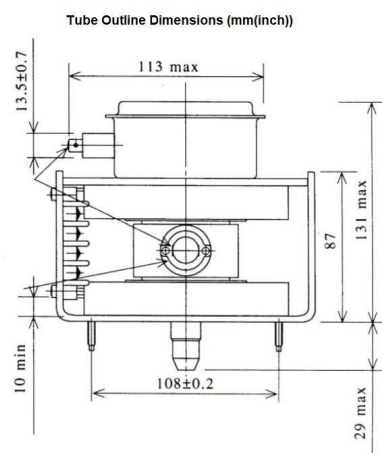

MAGNETRON - MB2727A-142DC

Category: Magnetrons

BILDERGALERIE

Tube Outline Dimensions (mm(inch))

ADDITIONAL INFORMATION

Typ	Magnetron
OEM Item Number	MB2727A-142DC
Output Power CW [W]	6000
Frequency [MHz]	2450
ISM Band	S-Band
Cooling	water-cooled
Orientation of HV and cooling connectors	90°
Fastening / Studs	2x M5 Bolt (Studs)
Orientation HV to fastening	90°
Magnet	E-Magnet + Packaged magnet
Cooling Connector Type	Hose Nipple Ø12 mm
Temperature sensor	50 °C (122 °F)