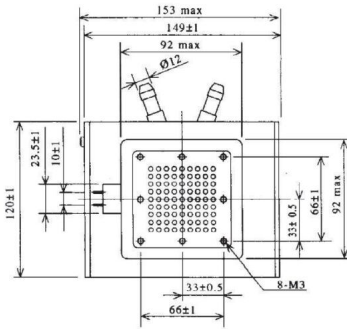

MAGNETRON - MB2727A-142DC

Category: Magnetrons

BILDERGALERIE

Tube Outline Dimensions (mm(inch))

ADDITIONAL INFORMATION

Typ	Magnetron
OEM Item Number	MB2727A-142DC
Output Power CW [W]	6000
Frequency [MHz]	2450
ISM Band	S-Band
Cooling	water-cooled
Orientation of HV and cooling connectors	90°
Fastening / Studs	2x M5 Bolt (Studs)
Orientation HV to fastening	90°
Magnet	E-Magnet + Packaged magnet
Cooling Connector Type	Hose Nipple Ø12 mm
Temperature sensor	50 °C (122 °F)