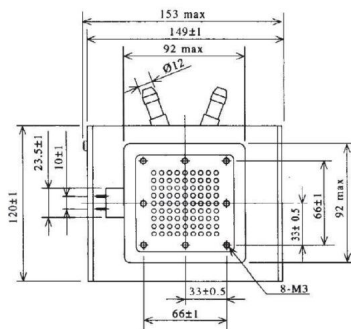

## BILDERGALERIE

Tube Outline Dimensions (mm(inch))

## ADDITIONAL INFORMATION

<b>Typ</b>	Magnetron
<b>OEM Item Number</b>	MB2727A-142DC
<b>Output Power CW [W]</b>	6000
<b>Frequency [MHz]</b>	2450
<b>ISM Band</b>	S-Band
<b>Cooling</b>	water-cooled
<b>Orientation of HV and cooling connectors</b>	90°
<b>Fastening / Studs</b>	2x M5 Bolt (Studs)
<b>Orientation HV to fastening</b>	90°
<b>Magnet</b>	E-Magnet + Packaged magnet
<b>Cooling Connector Type</b>	Hose Nipple Ø12 mm
<b>Temperature sensor</b>	50 °C (122 °F)