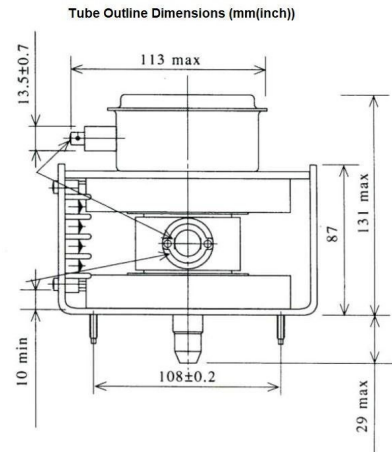

MAGNETRON - MB2727A-142DC

Category: Magnetrons

BILDERGALERIE

Tube Outline Dimensions (mm(inch))

ADDITIONAL INFORMATION

Typ	Magnetron
OEM Item Number	MB2727A-142DC
Output Power CW [W]	6000
Frequency [MHz]	2450
ISM Band	S-Band
Cooling	water-cooled
Orientation of HV and cooling connectors	90°
Fastening / Studs	2x M5 Bolt (Studs)
Orientation HV to fastening	90°
Magnet	E-Magnet + Packaged magnet
Cooling Connector Type	Hose Nipple Ø12 mm
Temperature sensor	50 °C (122 °F)