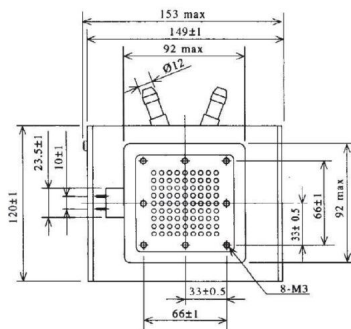

MAGNETRON - MB2727A-142DC

Category: Magnetrons

BILDERGALERIE

Tube Outline Dimensions (mm(inch))

ADDITIONAL INFORMATION

Typ	Magnetron
OEM Item Number	MB2727A-142DC
Output Power CW [W]	6000
Frequency [MHz]	2450
ISM Band	S-Band
Cooling	water-cooled
Orientation of HV and cooling connectors	90°
Fastening / Studs	2x M5 Bolt (Studs)
Orientation HV to fastening	90°
Magnet	E-Magnet + Packaged magnet
Cooling Connector Type	Hose Nipple Ø12 mm
Temperature sensor	50 °C (122 °F)