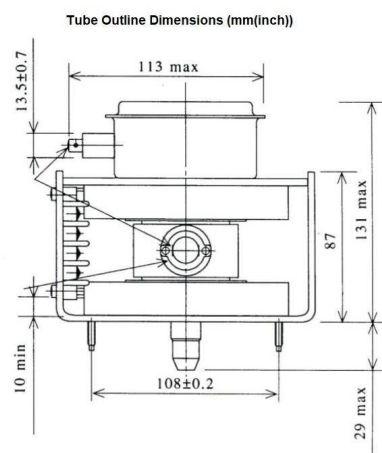

## BILDERGALERIE

Tube Outline Dimensions (mm(inch))

## ADDITIONAL INFORMATION

<b>Typ</b>	Magnetron
<b>OEM Item Number</b>	MB2727A-142DC
<b>Output Power CW [W]</b>	6000
<b>Frequency [MHz]</b>	2450
<b>ISM Band</b>	S-Band
<b>Cooling</b>	water-cooled
<b>Orientation of HV and cooling connectors</b>	90°
<b>Fastening / Studs</b>	2x M5 Bolt (Studs)
<b>Orientation HV to fastening</b>	90°
<b>Magnet</b>	E-Magnet + Packaged magnet
<b>Cooling Connector Type</b>	Hose Nipple Ø12 mm
<b>Temperature sensor</b>	50 °C (122 °F)