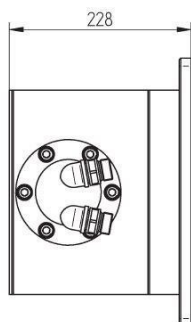

## BILDERGALERIE

Outline Dimensions (mm(inch))

Outline Dimensions (mm(inch))

Outline Dimensions (mm(inch))

## ADDITIONAL INFORMATION

<b>Frequency [MHz]</b>	915
<b>Output Power CW [W]</b>	100000
<b>Waveguide size</b>	WR975 / R9
<b>Flange</b>	UDR
<b>Product group</b>	Water load