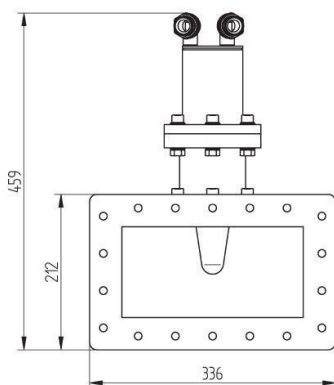

# WASSERLAST - MW1018E-230CD

Category: Waveguide components

## BILDERGALERIE

Outline Dimensions (mm(inch))

Outline Dimensions (mm(inch))

Outline Dimensions (mm(inch))

## ADDITIONAL INFORMATION

<b>Frequency [MHz]</b>	915
<b>Output Power CW [W]</b>	100000
<b>Waveguide size</b>	WR975 / R9
<b>Flange</b>	UDR
<b>Product group</b>	Water load