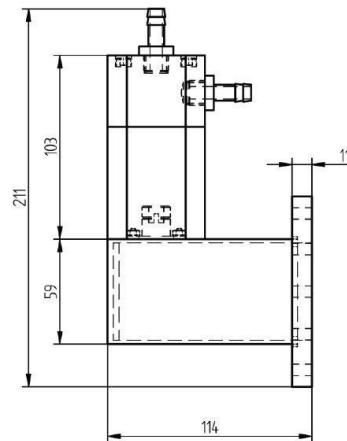

# WASSERLAST - MW1021E-230DF

Category: Waveguide components

## BILDERGALERIE

Outline Dimensions (mm(inch))

Outline Dimensions (mm(inch))

Outline Dimensions (mm(inch))

## ADDITIONAL INFORMATION

<b>Frequency [MHz]</b>	2450
<b>Output Power CW [W]</b>	15000
<b>Waveguide size</b>	WR430 / R22
<b>Flange</b>	UDR
<b>Product group</b>	Water load