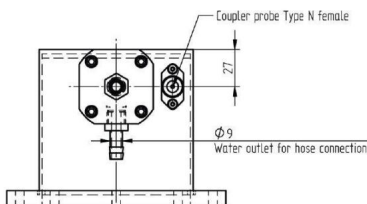

## BILDERGALERIE

Outline Dimensions (mm(inch))

Outline Dimensions (mm(inch))

Outline Dimensions (mm(inch))

## ADDITIONAL INFORMATION

<b>Frequency [MHz]</b>	2450
<b>Output Power CW [W]</b>	15000
<b>Waveguide size</b>	WR430 / R22
<b>Flange</b>	UDR
<b>Product group</b>	Water load