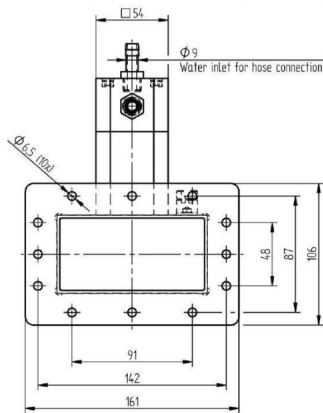

# WASSERLAST - MW1021E-230DF

Category: Waveguide components

## BILDERGALERIE

Outline Dimensions (mm(inch))

Outline Dimensions (mm(inch))

Outline Dimensions (mm(inch))

## ADDITIONAL INFORMATION

<b>Frequency [MHz]</b>	2450
<b>Output Power CW [W]</b>	15000
<b>Waveguide size</b>	WR430 / R22
<b>Flange</b>	UDR
<b>Product group</b>	Water load